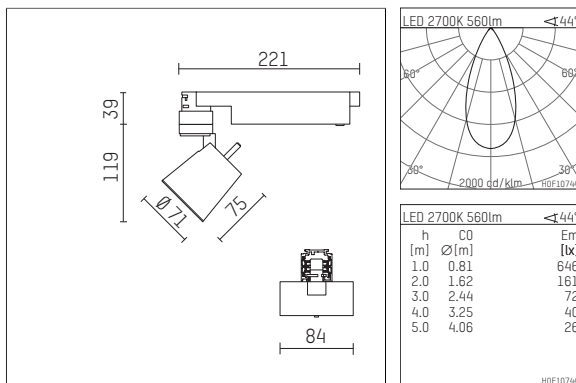

## 112 124 02 906 D | silver

gin.o 1  
spotlight  
LED | 10 W 2700 K

- spotlight gin.o 1
- with 3 circuit DALI adapter
- for Hoffmeister control.x tracks
- circuit selection is possible while adapter is inserted into the track
- passive thermo management
- with LED 700 lm
- colour temperature: 2700 K
- colour rendering index: CRI >90
- L90 / B10 (50.000h)
- SDCM < 2
- net luminous flux: 560 lm
- total load: 10 W
- luminous efficacy: 56,0 lm/W
- rotationsymmetrical light distribution, flood
- beam angle: 45 °
- LED power unit integrated in adapter, electronic (DALI), 220-240 V, 0/50/60 Hz
- amplitude dimming
- dimming range: 100-1 %
- housing of die cast aluminium
- adapter of fibreglass reinforced thermoplastic
- safety glass, clear
- length: 221 mm, width: 84 mm, height: 158 mm
- rotatable 360°, 90° tiltable
- weight: 0,98 kg
- protection rating: IP20
- protection class I
- 5 years Hoffmeister warranty
- Made in Germany
- maximum ambient temperature: 35 ° C
- certificates: manufactured according to DIN VDE 0711 / EN 60598, CE
- colour: silver
- 112 124 02 906 D

### Additional optional accessory components

description accessory general	dimensions in mm	item number	pic.-No.
soft.shape lens for spotlights gin.a and gin.o size 1	∅: 54	104227	01
sculpture lens for spotlights gin.a and gin.o size 1	∅: 54	103428	02
prismatic glass for spotlights gin.a and gin.o size 1	∅: 54	104914	03
honeycomb louver for spotlights gin.a and gin.o size 1		103416	04
soft.spot lens for spotlights gin.a and gin.o size 1	∅: 54	103429	01