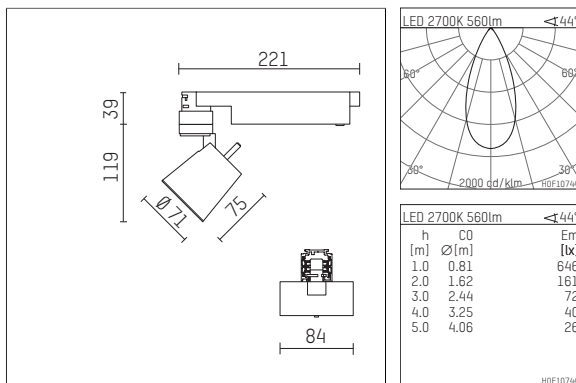

112 124 02 910 D | white

gin.o 1
spotlight
LED | 10 W 2700 K

- spotlight gin.o 1
- with 3 circuit DALI adapter
- for Hoffmeister control.x tracks
- circuit selection is possible while adapter is inserted into the track
- passive thermo management
- with LED 700 lm
- colour temperature: 2700 K
- colour rendering index: CRI >90
- L90 / B10 (50.000h)
- SDCM < 2
- net luminous flux: 560 lm
- total load: 10 W
- luminous efficacy: 56,0 lm/W
- rotationsymmetrical light distribution, flood
- beam angle: 45 °
- LED power unit integrated in adapter, electronic (DALI), 220-240 V, 0/50/60 Hz
- amplitude dimming
- dimming range: 100-1 %
- housing of die cast aluminium
- adapter of fibreglass reinforced thermoplastic
- safety glass, clear
- length: 221 mm, width: 84 mm, height: 158 mm
- rotatable 360°, 90° tiltable
- weight: 0,98 kg
- protection rating: IP20
- protection class I
- 5 years Hoffmeister warranty
- Made in Germany
- maximum ambient temperature: 35 ° C
- certificates: manufactured according to DIN VDE 0711 / EN 60598, CE
- colour: white (RAL9016)
- 112 124 02 910 D

Additional optional accessory components

description accessory general	dimensions in mm	item number	pic.-No.
soft.shape lens for spotlights gin.a and gin.o size 1	∅: 54	104227	01
sculpture lens for spotlights gin.a and gin.o size 1	∅: 54	103428	02
prismatic glass for spotlights gin.a and gin.o size 1	∅: 54	104914	03
honeycomb louver for spotlights gin.a and gin.o size 1		103416	04
soft.spot lens for spotlights gin.a and gin.o size 1	∅: 54	103429	01