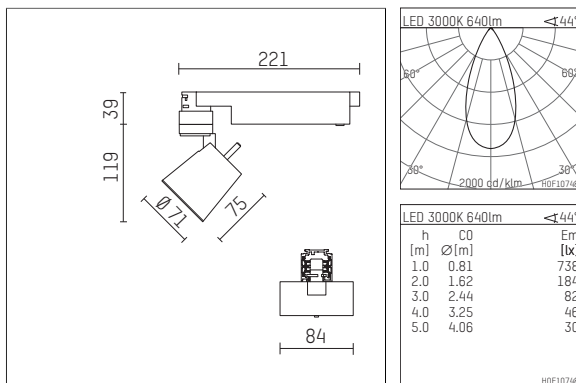

112 124 03 721 D | black

gin.o 1
spotlight
LED | 10 W 3000 K

- spotlight gin.o 1
- with 3 circuit DALI adapter
- for Hoffmeister control.x tracks
- circuit selection is possible while adapter is inserted into the track
- passive thermo management
- with LED 800 lm
- colour temperature: 3000 K
- colour rendering index: CRI >90
- L90 / B10 (50.000h)
- SDCM < 2
- net luminous flux: 640 lm
- total load: 10 W
- luminous efficacy: 64,0 lm/W
- rotationsymmetrical light distribution, flood
- beam angle: 45°
- LED power unit integrated in adapter, electronic (DALI), 220-240 V, 0/50/60 Hz
- amplitude dimming
- dimming range: 100-1 %
- housing of die cast aluminium
- adapter of fibreglass reinforced thermoplastic
- microprismatic filter with very high rate of light transmission
- length: 221 mm, width: 84 mm, height: 158 mm
- rotatable 360°, 90° tiltable
- weight: 0,98 kg
- protection rating: IP20
- protection class I
- 5 years Hoffmeister warranty
- Made in Germany
- maximum ambient temperature: 35 °C
- certificates: manufactured according to DIN VDE 0711 / EN 60598, CE
- colour: black
- 112 124 03 721 D

Additional optional accessory components

description accessory general	dimensions in mm	item number	pic.-No.
soft.shape lens for spotlights gin.a and gin.o size 1	∅: 54	104227	01
sculpture lens for spotlights gin.a and gin.o size 1	∅: 54	103428	02
prismatic glass for spotlights gin.a and gin.o size 1	∅: 54	104914	03
honeycomb louver for spotlights gin.a and gin.o size 1		103416	04
soft.spot lens for spotlights gin.a and gin.o size 1	∅: 54	103429	01