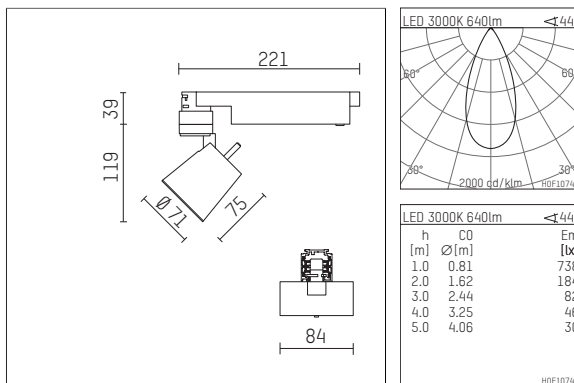

112 124 03 906 D | silver

gin.o 1
spotlight
LED | 10 W 3000 K

- spotlight gin.o 1
- with 3 circuit DALI adapter
- for Hoffmeister control.x tracks
- circuit selection is possible while adapter is inserted into the track
- passive thermo management
- with LED 800 lm
- colour temperature: 3000 K
- colour rendering index: CRI >90
- L90 / B10 (50.000h)
- SDCM < 2
- net luminous flux: 640 lm
- total load: 10 W
- luminous efficacy: 64,0 lm/W
- rotationsymmetrical light distribution, flood
- beam angle: 45 °
- LED power unit integrated in adapter, electronic (DALI), 220-240 V, 0/50/60 Hz
- amplitude dimming
- dimming range: 100-1 %
- housing of die cast aluminium
- adapter of fibreglass reinforced thermoplastic
- microprismatic filter with very high rate of light transmission
- length: 221 mm, width: 84 mm, height: 158 mm
- rotatable 360°, 90° tilttable
- weight: 0,98 kg
- protection rating: IP20
- protection class I
- 5 years Hoffmeister warranty
- Made in Germany
- maximum ambient temperature: 35 ° C
- certificates: manufactured according to DIN VDE 0711 / EN 60598, CE
- colour: silver
- 112 124 03 906 D

Additional optional accessory components

description accessory general	dimensions in mm	item number	pic.-No.
soft.shape lens for spotlights gin.a and gin.o size 1	∅: 54	104227	01
sculpture lens for spotlights gin.a and gin.o size 1	∅: 54	103428	02
prismatic glass for spotlights gin.a and gin.o size 1	∅: 54	104914	03
honeycomb louver for spotlights gin.a and gin.o size 1		103416	04
soft.spot lens for spotlights gin.a and gin.o size 1	∅: 54	103429	01