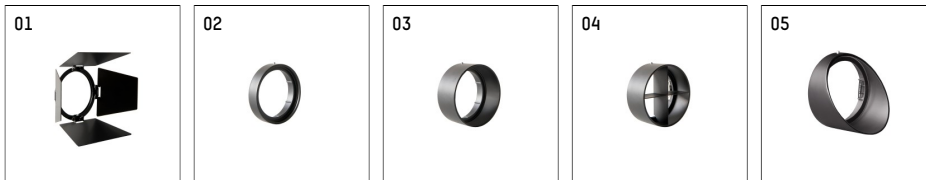

112 124 03 906 D | silver

gin.o 1
spotlight
LED | 10 W 3000 K

- spotlight gin.o 1
- with 3 circuit DALI adapter
- for Hoffmeister control.x tracks
- circuit selection is possible while adapter is inserted into the track
- passive thermo management
- with LED 800 lm
- colour temperature: 3000 K
- colour rendering index: CRI >90
- L90 / B10 (50.000h)
- SDCM < 2
- net luminous flux: 640 lm
- total load: 10 W
- luminous efficacy: 64,0 lm/W
- rotationsymmetrical light distribution, flood
- beam angle: 45 °
- LED power unit integrated in adapter, electronic (DALI), 220-240 V, 0/50/60 Hz
- amplitude dimming
- dimming range: 100-1 %
- housing of die cast aluminium
- adapter of fibreglass reinforced thermoplastic
- microprismatic filter with very high rate of light transmission
- length: 221 mm, width: 84 mm, height: 158 mm
- rotatable 360°, 90° tilttable
- weight: 0,98 kg
- protection rating: IP20
- protection class I
- 5 years Hoffmeister warranty
- Made in Germany
- maximum ambient temperature: 35 ° C
- certificates: manufactured according to DIN VDE 0711 / EN 60598, CE
- colour: silver
- 112 124 03 906 D

Additional optional accessory components

description accessory general	dimensions in mm	item number	pic.-No.
soft.shape lens for spotlights gin.a and gin.o size 1	∅: 54	104227	01
sculpture lens for spotlights gin.a and gin.o size 1	∅: 54	103428	02
prismatic glass for spotlights gin.a and gin.o size 1	∅: 54	104914	03
honeycomb louver for spotlights gin.a and gin.o size 1		103416	04
soft.spot lens for spotlights gin.a and gin.o size 1	∅: 54	103429	01