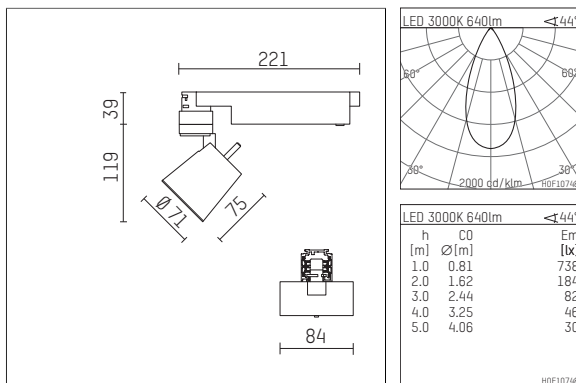

112 124 03 910 D | white

gin.o 1
spotlight
LED | 10 W 3000 K

- spotlight gin.o 1
- with 3 circuit DALI adapter
- for Hoffmeister control.x tracks
- circuit selection is possible while adapter is inserted into the track
- passive thermo management
- with LED 800 lm
- colour temperature: 3000 K
- colour rendering index: CRI >90
- L90 / B10 (50.000h)
- SDCM < 2
- net luminous flux: 640 lm
- total load: 10 W
- luminous efficacy: 64,0 lm/W
- rotationsymmetrical light distribution, flood
- beam angle: 45°
- LED power unit integrated in adapter, electronic (DALI), 220-240 V, 0/50/60 Hz
- amplitude dimming
- dimming range: 100-1 %
- housing of die cast aluminium
- adapter of fibreglass reinforced thermoplastic
- microprismatic filter with very high rate of light transmission
- length: 221 mm, width: 84 mm, height: 158 mm
- rotatable 360°, 90° tilttable
- weight: 0,98 kg
- protection rating: IP20
- protection class I
- 5 years Hoffmeister warranty
- Made in Germany
- maximum ambient temperature: 35 ° C
- certificates: manufactured according to DIN VDE 0711 / EN 60598, CE
- colour: white (RAL9016)
- 112 124 03 910 D

Additional optional accessory components

description accessory general	dimensions in mm	item number	pic.-No.
soft.shape lens for spotlights gin.a and gin.o size 1	∅: 54	104227	01
sculpture lens for spotlights gin.a and gin.o size 1	∅: 54	103428	02
prismatic glass for spotlights gin.a and gin.o size 1	∅: 54	104914	03
honeycomb louver for spotlights gin.a and gin.o size 1		103416	04
soft.spot lens for spotlights gin.a and gin.o size 1	∅: 54	103429	01