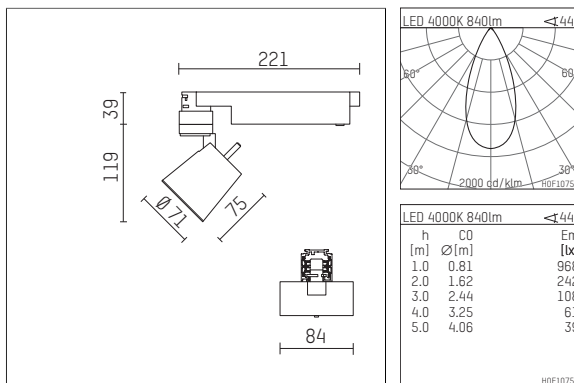

## 112 124 04 721 D | black

gin.o 1  
spotlight  
LED | 10 W 4000 K

- spotlight gin.o 1
- with 3 circuit DALI adapter
- for Hoffmeister control.x tracks
- circuit selection is possible while adapter is inserted into the track
- passive thermo management
- with LED 1050 lm
- colour temperature: 4000 K
- colour rendering index: CRI >80
- L90 / B10 (50.000h)
- SDCM < 2
- net luminous flux: 840 lm
- total load: 10 W
- luminous efficacy: 84,0 lm/W
- rotationsymmetrical light distribution, flood
- beam angle: 45 °
- LED power unit integrated in adapter, electronic (DALI), 220-240 V, 0/50/60 Hz
- amplitude dimming
- dimming range: 100-1 %
- housing of die cast aluminium
- adapter of fibreglass reinforced thermoplastic
- microprismatic filter with very high rate of light transmission
- length: 221 mm, width: 84 mm, height: 158 mm
- rotatable 360°, 90° tilttable
- weight: 0,98 kg
- protection rating: IP20
- protection class I
- 5 years Hoffmeister warranty
- Made in Germany
- maximum ambient temperature: 35 ° C
- certificates: manufactured according to DIN VDE 0711 / EN 60598, CE
- colour: black
- 112 124 04 721 D

### Additional optional accessory components

description accessory general	dimensions in mm	item number	pic.-No.
soft.shape lens for spotlights gin.a and gin.o size 1	∅: 54	104227	01
sculpture lens for spotlights gin.a and gin.o size 1	∅: 54	103428	02
prismatic glass for spotlights gin.a and gin.o size 1	∅: 54	104914	03
honeycomb louver for spotlights gin.a and gin.o size 1		103416	04
soft.spot lens for spotlights gin.a and gin.o size 1	∅: 54	103429	01