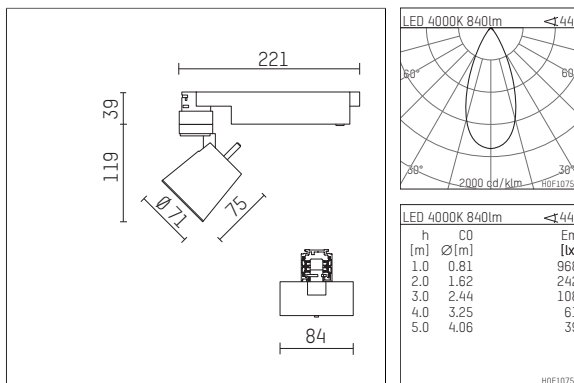

## 112 124 04 906 D | silver

gin.o 1  
spotlight  
LED | 10 W 4000 K

- spotlight gin.o 1
- with 3 circuit DALI adapter
- for Hoffmeister control.x tracks
- circuit selection is possible while adapter is inserted into the track
- passive thermo management
- with LED 1050 lm
- colour temperature: 4000 K
- colour rendering index: CRI >80
- L90 / B10 (50.000h)
- SDCM < 2
- net luminous flux: 840 lm
- total load: 10 W
- luminous efficacy: 84,0 lm/W
- rotationsymmetrical light distribution, flood
- beam angle: 45 °
- LED power unit integrated in adapter, electronic (DALI), 220-240 V, 0/50/60 Hz
- amplitude dimming
- dimming range: 100-1 %
- housing of die cast aluminium
- adapter of fibreglass reinforced thermoplastic
- microprismatic filter with very high rate of light transmission
- length: 221 mm, width: 84 mm, height: 158 mm
- rotatable 360°, 90° tilttable
- weight: 0,98 kg
- protection rating: IP20
- protection class I
- 5 years Hoffmeister warranty
- Made in Germany
- maximum ambient temperature: 35 ° C
- certificates: manufactured according to DIN VDE 0711 / EN 60598, CE
- colour: silver
- 112 124 04 906 D

### Additional optional accessory components

description accessory general	dimensions in mm	item number	pic.-No.
soft.shape lens for spotlights gin.a and gin.o size 1	∅: 54	104227	01
sculpture lens for spotlights gin.a and gin.o size 1	∅: 54	103428	02
prismatic glass for spotlights gin.a and gin.o size 1	∅: 54	104914	03
honeycomb louver for spotlights gin.a and gin.o size 1		103416	04
soft.spot lens for spotlights gin.a and gin.o size 1	∅: 54	103429	01