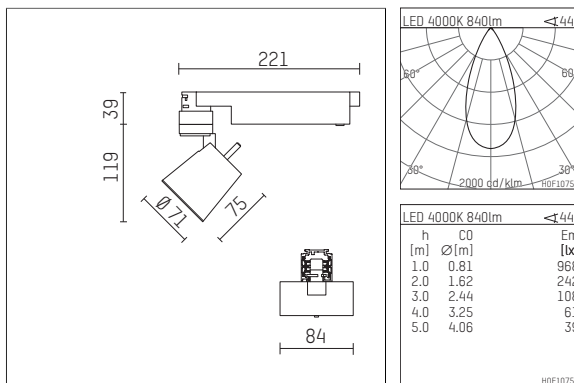

## 112 124 04 910 D | white

gin.o 1  
spotlight  
LED | 10 W 4000 K

- spotlight gin.o 1
- with 3 circuit DALI adapter
- for Hoffmeister control.x tracks
- circuit selection is possible while adapter is inserted into the track
- passive thermo management
- with LED 1050 lm
- colour temperature: 4000 K
- colour rendering index: CRI >80
- L90 / B10 (50.000h)
- SDCM < 2
- net luminous flux: 840 lm
- total load: 10 W
- luminous efficacy: 84,0 lm/W
- rotationsymmetrical light distribution, flood
- beam angle: 45°
- LED power unit integrated in adapter, electronic (DALI), 220-240 V, 0/50/60 Hz
- amplitude dimming
- dimming range: 100-1 %
- housing of die cast aluminium
- adapter of fibreglass reinforced thermoplastic
- microprismatic filter with very high rate of light transmission
- length: 221 mm, width: 84 mm, height: 158 mm
- rotatable 360°, 90° tiltable
- weight: 0,98 kg
- protection rating: IP20
- protection class I
- 5 years Hoffmeister warranty
- Made in Germany
- maximum ambient temperature: 35 ° C
- certificates: manufactured according to DIN VDE 0711 / EN 60598, CE
- colour: white (RAL9016)
- 112 124 04 910 D

### Additional optional accessory components

description accessory general	dimensions in mm	item number	pic.-No.
soft.shape lens for spotlights gin.a and gin.o size 1	∅: 54	104227	01
sculpture lens for spotlights gin.a and gin.o size 1	∅: 54	103428	02
prismatic glass for spotlights gin.a and gin.o size 1	∅: 54	104914	03
honeycomb louver for spotlights gin.a and gin.o size 1		103416	04
soft.spot lens for spotlights gin.a and gin.o size 1	∅: 54	103429	01