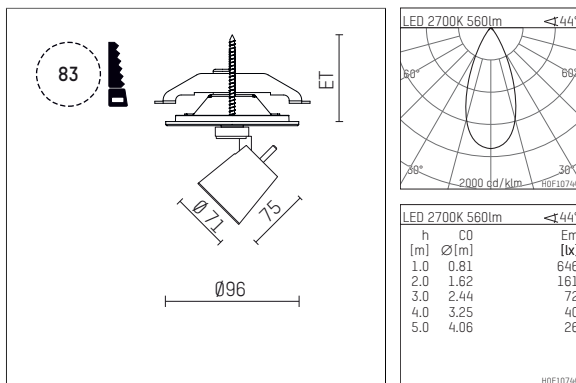

## 11212412 721-PA | black

gin.o 1  
spotlight  
LED | 10 W 2700 K

- spotlight gin.o 1
- with recessed mounting plate
- for recessed installation into wall or ceiling
- passive thermo management
- with LED 700 lm
- colour temperature: 2700 K
- colour rendering index: CRI >90
- L90 / B10 (50.000h)
- SDCM < 2
- net luminous flux: 560 lm
- total load: 10 W
- luminous efficacy: 56,0 lm/W
- rotationsymmetrical light distribution, flood
- beam angle: 45 °
- with external LED power unit, electronic, 220-240 V, 50/60 Hz
- Dimming with external dimmers possible (trailing-edge and leading-edge)
- power supply: supply cord with plug connection 2x5x2,5 mm², length: 360 mm
- suitable for through wiring
- housing of die cast aluminium
- microprismatic filter with very high rate of light transmission
- ceiling plate of die cast aluminium
- diameter: 96 mm, recessing diameter: 83 mm
- recessing depth: 63 mm, ceiling thickness: 1-45 mm
- weight: 1,1 kg
- 5 years Hoffmeister warranty
- Made in Germany
- maximum ambient temperature: 35 ° C
- certificates: manufactured according to DIN VDE 0711 / EN 60598, CE
- colour: black
- 11212412 721-PA

### Additional optional accessory components

description accessory general	dimensions in mm	item number	pic.-No.
soft.shape lens for spotlights gin.a and gin.o size 1	∅: 54	104227	01
sculpture lens for spotlights gin.a and gin.o size 1	∅: 54	103428	02
prismatic glass for spotlights gin.a and gin.o size 1	∅: 54	104914	03
honeycomb louver for spotlights gin.a and gin.o size 1		103416	04
soft.spot lens for spotlights gin.a and gin.o size 1	∅: 54	103429	01