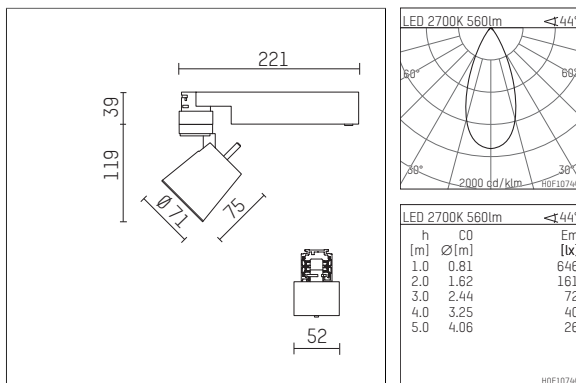

## 112 124 12 721 | black

gin.o 1  
spotlight  
LED | 10 W 2700 K

- spotlight gin.o 1
- with 3 circuit universal adapter
- for Hoffmeister control.x tracks
- circuit selection is possible while adapter is inserted into the track
- passive thermo management
- with LED 700 lm
- colour temperature: 2700 K
- colour rendering index: CRI >90
- L90 / B10 (50.000h)
- SDCM < 2
- net luminous flux: 560 lm
- total load: 10 W
- luminous efficacy: 56,0 lm/W
- rotationsymmetrical light distribution, flood
- beam angle: 45 °
- LED power unit integrated in adapter, electronic (POTI), 220-240 V, 0/50/60 Hz
- amplitude dimming
- adapter with integrated potentiometer
- dimming range: 100-0,1 %
- housing of die cast aluminium
- adapter of fibreglass reinforced thermoplastic
- safety glass, clear
- length: 221 mm, width: 52 mm, height: 158 mm
- rotatable 360°, 90° tiltable
- weight: 0,98 kg
- protection rating: IP20
- protection class I
- 5 years Hoffmeister warranty
- Made in Germany
- maximum ambient temperature: 35 ° C
- certificates: manufactured according to DIN VDE 0711 / EN 60598, CE
- colour: black
- 112 124 12 721

### Additional optional accessory components

description accessory general	dimensions in mm	item number	pic.-No.
soft.shape lens for spotlights gin.a and gin.o size 1	∅: 54	104227	01
sculpture lens for spotlights gin.a and gin.o size 1	∅: 54	103428	02
prismatic glass for spotlights gin.a and gin.o size 1	∅: 54	104914	03
honeycomb louver for spotlights gin.a and gin.o size 1		103416	04
soft.spot lens for spotlights gin.a and gin.o size 1	∅: 54	103429	01