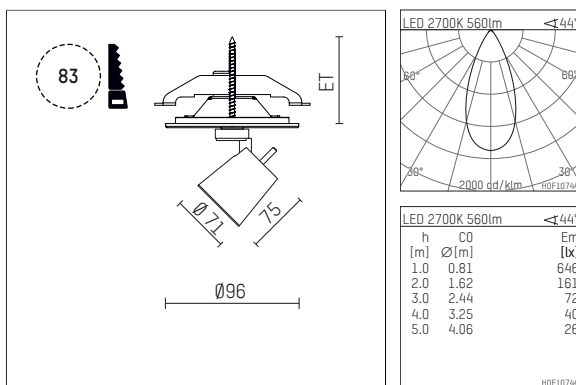

11212412 906-PA | silver

gin.o 1
spotlight
LED | 10 W 2700 K

- spotlight gin.o 1
- with recessed mounting plate
- for recessed installation into wall or ceiling
- passive thermo management
- with LED 700 lm
- colour temperature: 2700 K
- colour rendering index: CRI >90
- L90 / B10 (50.000h)
- SDCM < 2
- net luminous flux: 560 lm
- total load: 10 W
- luminous efficacy: 56,0 lm/W
- rotationsymmetrical light distribution, flood
- beam angle: 45 °
- with external LED power unit, electronic, 220-240 V, 50/60 Hz
- Dimming with external dimmers possible (trailing-edge and leading-edge)
- power supply: supply cord with plug connection 2x5x2,5 mm², length: 360 mm
- suitable for through wiring
- housing of die cast aluminium
- microprismatic filter with very high rate of light transmission
- ceiling plate of die cast aluminium
- diameter: 96 mm, recessing diameter: 83 mm
- recessing depth: 63 mm, ceiling thickness: 1-45 mm
- weight: 1,1 kg
- 5 years Hoffmeister warranty
- Made in Germany
- maximum ambient temperature: 35 ° C
- certificates: manufactured according to DIN VDE 0711 / EN 60598, CE
- colour: silver
- 11212412 906-PA

Additional optional accessory components

description accessory general	dimensions in mm	item number	pic.-No.
soft.shape lens for spotlights gin.a and gin.o size 1	∅: 54	104227	01
sculpture lens for spotlights gin.a and gin.o size 1	∅: 54	103428	02
prismatic glass for spotlights gin.a and gin.o size 1	∅: 54	104914	03
honeycomb louver for spotlights gin.a and gin.o size 1		103416	04
soft.spot lens for spotlights gin.a and gin.o size 1	∅: 54	103429	01