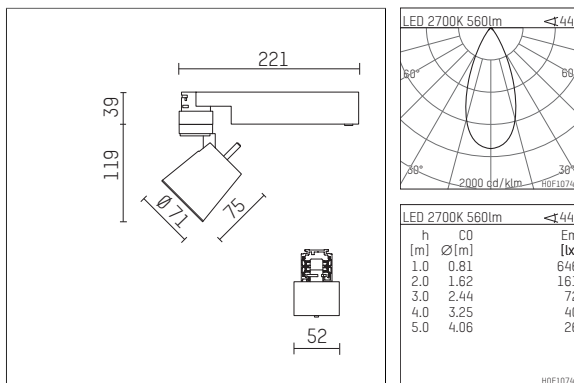

**112 124 12 906 | silver**

gin.o 1  
spotlight  
LED | 10 W 2700 K

- spotlight gin.o 1
- with 3 circuit universal adapter
- for Hoffmeister control.x tracks
- circuit selection is possible while adapter is inserted into the track
- passive thermo management
- with LED 700 lm
- colour temperature: 2700 K
- colour rendering index: CRI >90
- L90 / B10 (50.000h)
- SDCM < 2
- net luminous flux: 560 lm
- total load: 10 W
- luminous efficacy: 56,0 lm/W
- rotationsymmetrical light distribution, flood
- beam angle: 45 °
- LED power unit integrated in adapter, electronic (POTI), 220-240 V, 0/50/60 Hz
- amplitude dimming
- adapter with integrated potentiometer
- dimming range: 100-0,1 %
- housing of die cast aluminium
- adapter of fibreglass reinforced thermoplastic
- safety glass, clear
- length: 221 mm, width: 52 mm, height: 158 mm
- rotatable 360°, 90° tiltable
- weight: 0,98 kg
- protection rating: IP20
- protection class I
- 5 years Hoffmeister warranty
- Made in Germany
- maximum ambient temperature: 35 ° C
- certificates: manufactured according to DIN VDE 0711 / EN 60598, CE
- colour: silver
- 112 124 12 906

### Additional optional accessory components

description accessory general	dimensions in mm	item number	pic.-No.
soft.shape lens for spotlights gin.a and gin.o size 1	∅: 54	104227	01
sculpture lens for spotlights gin.a and gin.o size 1	∅: 54	103428	02
prismatic glass for spotlights gin.a and gin.o size 1	∅: 54	104914	03
honeycomb louver for spotlights gin.a and gin.o size 1		103416	04
soft.spot lens for spotlights gin.a and gin.o size 1	∅: 54	103429	01