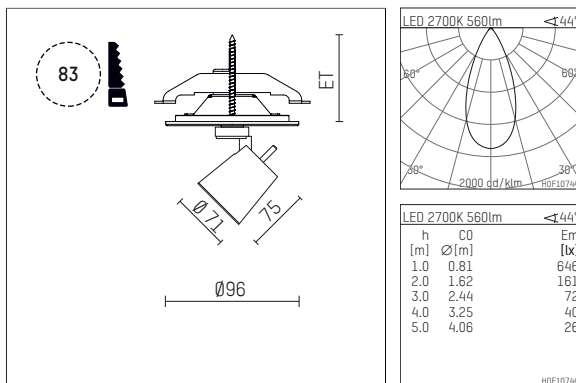

11212412 910-PA | white

gin.o 1
spotlight
LED | 10 W 2700 K

- spotlight gin.o 1
- with recessed mounting plate
- for recessed installation into wall or ceiling
- passive thermo management
- with LED 700 lm
- colour temperature: 2700 K
- colour rendering index: CRI >90
- L90 / B10 (50.000h)
- SDCM < 2
- net luminous flux: 560 lm
- total load: 10 W
- luminous efficacy: 56,0 lm/W
- rotationsymmetrical light distribution, flood
- beam angle: 45 °
- with external LED power unit, electronic, 220-240 V, 50/60 Hz
- Dimming with external dimmers possible (trailing-edge and leading-edge)
- power supply: supply cord with plug connection 2x5x2,5 mm², length: 360 mm
- suitable for through wiring
- housing of die cast aluminium
- microprismatic filter with very high rate of light transmission
- ceiling plate of die cast aluminium
- diameter: 96 mm, recessing diameter: 83 mm
- recessing depth: 63 mm, ceiling thickness: 1-45 mm
- weight: 1,1 kg
- 5 years Hoffmeister warranty
- Made in Germany
- maximum ambient temperature: 35 ° C
- certificates: manufactured according to DIN VDE 0711 / EN 60598, CE
- colour: white (RAL9016)
- 11212412 910-PA

Additional optional accessory components

description accessory general	dimensions in mm	item number	pic.-No.
soft.shape lens for spotlights gin.a and gin.o size 1	∅: 54	104227	01
sculpture lens for spotlights gin.a and gin.o size 1	∅: 54	103428	02
prismatic glass for spotlights gin.a and gin.o size 1	∅: 54	104914	03
honeycomb louver for spotlights gin.a and gin.o size 1		103416	04
soft.spot lens for spotlights gin.a and gin.o size 1	∅: 54	103429	01