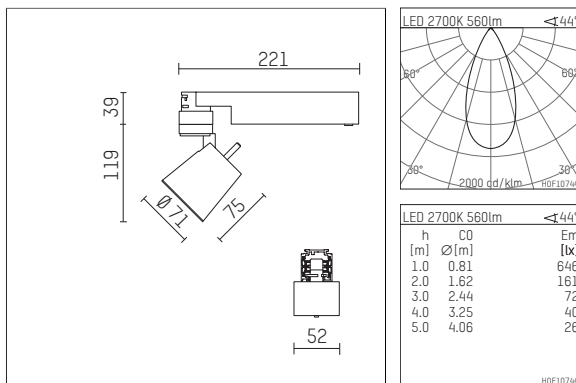

112 124 12 910 | white

gin.o 1

spotlight

LED | 10 W 2700 K

- spotlight gin.o 1
- with 3 circuit universal adapter
- for Hoffmeister control.x tracks
- circuit selection is possible while adapter is inserted into the track
- passive thermo management
- with LED 700 lm
- colour temperature: 2700 K
- colour rendering index: CRI >90
- L90 / B10 (50.000h)
- SDCM < 2
- net luminous flux: 560 lm
- total load: 10 W
- luminous efficacy: 56,0 lm/W
- rotationsymmetrical light distribution, flood
- beam angle: 45 °
- LED power unit integrated in adapter, electronic (POTI), 220-240 V, 0/50/60 Hz
- amplitude dimming
- adapter with integrated potentiometer
- dimming range: 100-0,1 %
- housing of die cast aluminium
- adapter of fibreglass reinforced thermoplastic
- safety glass, clear
- length: 221 mm, width: 52 mm, height: 158 mm
- rotatable 360°, 90° tiltable
- weight: 0,98 kg
- protection rating: IP20
- protection class I
- 5 years Hoffmeister warranty
- Made in Germany
- maximum ambient temperature: 35 ° C
- certificates: manufactured according to DIN VDE 0711 / EN 60598, CE
- colour: white (RAL9016)
- 112 124 12 910

Additional optional accessory components

description accessory general	dimensions in mm	item number	pic.-No.
soft.shape lens for spotlights gin.a and gin.o size 1	∅: 54	104227	01
sculpture lens for spotlights gin.a and gin.o size 1	∅: 54	103428	02
prismatic glass for spotlights gin.a and gin.o size 1	∅: 54	104914	03
honeycomb louver for spotlights gin.a and gin.o size 1		103416	04
soft.spot lens for spotlights gin.a and gin.o size 1	∅: 54	103429	01