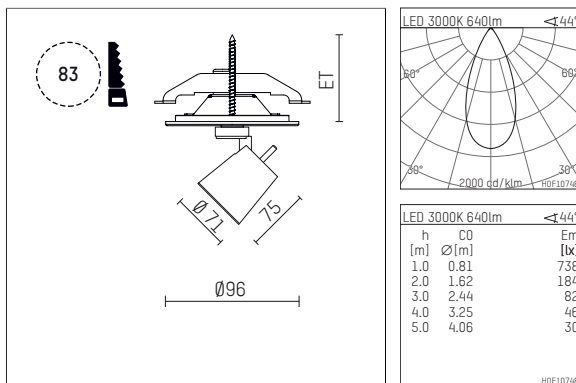

11212413 721-PA | black

gin.o 1
spotlight
LED | 10 W 3000 K

- spotlight gin.o 1
- with recessed mounting plate
- for recessed installation into wall or ceiling
- passive thermo management
- with LED 800 lm
- colour temperature: 3000 K
- colour rendering index: CRI >90
- L90 / B10 (50.000h)
- SDCM < 2
- net luminous flux: 640 lm
- total load: 10 W
- luminous efficacy: 64,0 lm/W
- rotationsymmetrical light distribution, flood
- beam angle: 45 °
- with external LED power unit, electronic, 220-240 V, 50/60 Hz
- Dimming with external dimmers possible (trailing-edge and leading-edge)
- power supply: supply cord with plug connection 2x5x2,5 mm², length: 360 mm
- suitable for through wiring
- housing of die cast aluminium
- microprismatic filter with very high rate of light transmission
- ceiling plate of die cast aluminium
- diameter: 96 mm, recessing diameter: 83 mm
- recessing depth: 63 mm, ceiling thickness: 1-45 mm
- rotatable 360°, 90° tiltable
- weight: 1,1 kg
- protection rating: IP20
- protection class I
- 5 years Hoffmeister warranty
- Made in Germany
- maximum ambient temperature: 35 ° C
- certificates: manufactured according to DIN VDE 0711 / EN 60598, CE
- colour: black
- 11212413 721-PA

Additional optional accessory components

description accessory general	dimensions in mm	item number	pic.-No.
soft.shape lens for spotlights gin.a and gin.o size 1	∅: 54	104227	01
sculpture lens for spotlights gin.a and gin.o size 1	∅: 54	103428	02
prismatic glass for spotlights gin.a and gin.o size 1	∅: 54	104914	03
honeycomb louver for spotlights gin.a and gin.o size 1		103416	04
soft.spot lens for spotlights gin.a and gin.o size 1	∅: 54	103429	01