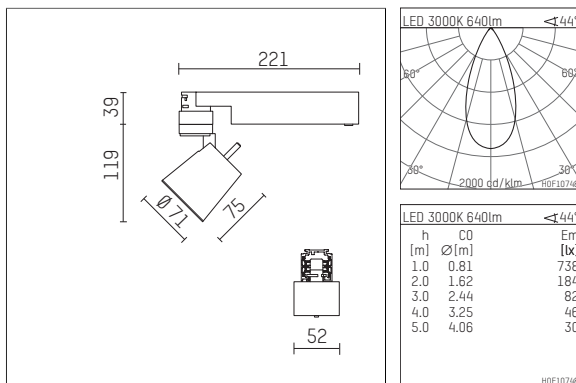

112 124 13 721 | black

gin.o 1
spotlight
LED | 10 W 3000 K

- spotlight gin.o 1
- with 3 circuit universal adapter
- for Hoffmeister control.x tracks
- circuit selection is possible while adapter is inserted into the track
- passive thermo management
- with LED 800 lm
- colour temperature: 3000 K
- colour rendering index: CRI >90
- L90 / B10 (50.000h)
- SDCM < 2
- net luminous flux: 640 lm
- total load: 10 W
- luminous efficacy: 64,0 lm/W
- rotationsymmetrical light distribution, flood
- beam angle: 45 °
- LED power unit integrated in adapter, electronic (POTI), 220-240 V, 0/50/60 Hz
- amplitude dimming
- adapter with integrated potentiometer
- dimming range: 100-0,1 %
- housing of die cast aluminium
- adapter of fibreglass reinforced thermoplastic
- microprismatic filter with very high rate of light transmission
- length: 221 mm, width: 52 mm, height: 158 mm
- rotatable 360°, 90° tiltable
- weight: 0,98 kg
- protection rating: IP20
- protection class I
- 5 years Hoffmeister warranty
- Made in Germany
- maximum ambient temperature: 35 ° C
- certificates: manufactured according to DIN VDE 0711 / EN 60598, CE
- colour: black
- 112 124 13 721

Additional optional accessory components

description accessory general	dimensions in mm	item number	pic.-No.
soft.shape lens for spotlights gin.a and gin.o size 1	∅: 54	104227	01
sculpture lens for spotlights gin.a and gin.o size 1	∅: 54	103428	02
prismatic glass for spotlights gin.a and gin.o size 1	∅: 54	104914	03
honeycomb louver for spotlights gin.a and gin.o size 1		103416	04
soft.spot lens for spotlights gin.a and gin.o size 1	∅: 54	103429	01