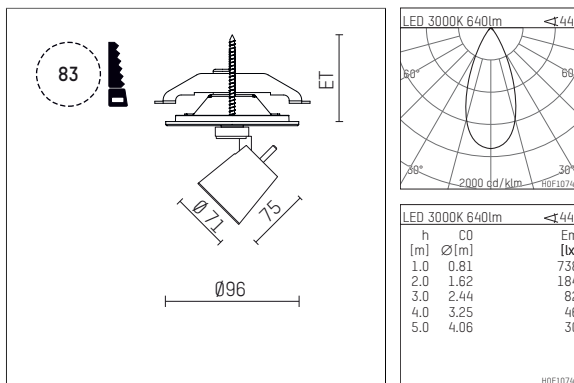

11212413 906-PA | silver

gin.o 1
spotlight
LED | 10 W 3000 K

- spotlight gin.o 1
- with recessed mounting plate
- for recessed installation into wall or ceiling
- passive thermo management
- with LED 800 lm
- colour temperature: 3000 K
- colour rendering index: CRI >90
- L90 / B10 (50.000h)
- SDCM < 2
- net luminous flux: 640 lm
- total load: 10 W
- luminous efficacy: 64,0 lm/W
- rotationsymmetrical light distribution, flood
- beam angle: 45 °
- with external LED power unit, electronic, 220-240 V, 50/60 Hz
- Dimming with external dimmers possible (trailing-edge and leading-edge)
- power supply: supply cord with plug connection 2x5x2,5 mm², length: 360 mm
- suitable for through wiring
- housing of die cast aluminium
- microprismatic filter with very high rate of light transmission
- ceiling plate of die cast aluminium
- diameter: 96 mm, recessing diameter: 83 mm
- recessing depth: 63 mm, ceiling thickness: 1-45 mm
- rotatable 360°, 90° tiltable
- weight: 1,1 kg
- protection rating: IP20
- protection class I
- 5 years Hoffmeister warranty
- Made in Germany
- maximum ambient temperature: 35 ° C
- certificates: manufactured according to DIN VDE 0711 / EN 60598, CE
- colour: silver
- 11212413 906-PA

Additional optional accessory components

description accessory general	dimensions in mm	item number	pic.-No.
soft.shape lens for spotlights gin.a and gin.o size 1	∅: 54	104227	01
sculpture lens for spotlights gin.a and gin.o size 1	∅: 54	103428	02
prismatic glass for spotlights gin.a and gin.o size 1	∅: 54	104914	03
honeycomb louver for spotlights gin.a and gin.o size 1		103416	04
soft.spot lens for spotlights gin.a and gin.o size 1	∅: 54	103429	01