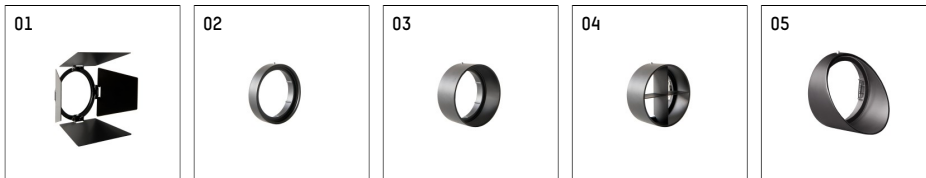

11212413 906-PA | silver

gin.o 1
spotlight
LED | 10 W 3000 K

- spotlight gin.o 1
- with recessed mounting plate
- for recessed installation into wall or ceiling
- passive thermo management
- with LED 800 lm
- colour temperature: 3000 K
- colour rendering index: CRI >90
- L90 / B10 (50.000h)
- SDCM < 2
- net luminous flux: 640 lm
- total load: 10 W
- luminous efficacy: 64,0 lm/W
- rotationsymmetrical light distribution, flood
- beam angle: 45 °
- with external LED power unit, electronic, 220-240 V, 50/60 Hz
- Dimming with external dimmers possible (trailing-edge and leading-edge)
- power supply: supply cord with plug connection 2x5x2,5 mm², length: 360 mm
- suitable for through wiring
- housing of die cast aluminium
- microprismatic filter with very high rate of light transmission
- ceiling plate of die cast aluminium
- diameter: 96 mm, recessing diameter: 83 mm
- recessing depth: 63 mm, ceiling thickness: 1-45 mm
- rotatable 360°, 90° tiltable
- weight: 1,1 kg
- protection rating: IP20
- protection class I
- 5 years Hoffmeister warranty
- Made in Germany
- maximum ambient temperature: 35 ° C
- certificates: manufactured according to DIN VDE 0711 / EN 60598, CE
- colour: silver
- 11212413 906-PA

Additional optional accessory components

description accessory general	dimensions in mm	item number	pic.-No.
soft.shape lens for spotlights gin.a and gin.o size 1	∅: 54	104227	01
sculpture lens for spotlights gin.a and gin.o size 1	∅: 54	103428	02
prismatic glass for spotlights gin.a and gin.o size 1	∅: 54	104914	03
honeycomb louver for spotlights gin.a and gin.o size 1		103416	04
soft.spot lens for spotlights gin.a and gin.o size 1	∅: 54	103429	01