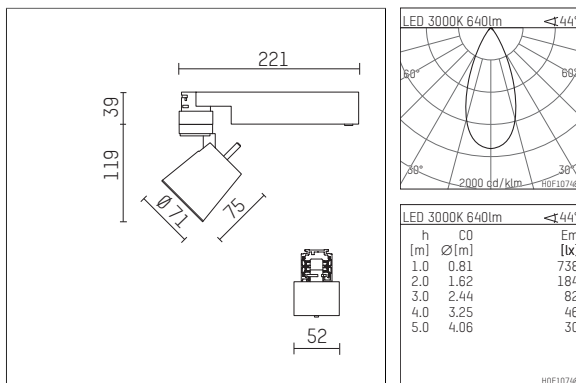

112 124 13 906 | silver

gin.o 1  
spotlight  
LED | 10 W 3000 K

- spotlight gin.o 1
- with 3 circuit universal adapter
- for Hoffmeister control.x tracks
- circuit selection is possible while adapter is inserted into the track
- passive thermo management
- with LED 800 lm
- colour temperature: 3000 K
- colour rendering index: CRI >90
- L90 / B10 (50.000h)
- SDCM < 2
- net luminous flux: 640 lm
- total load: 10 W
- luminous efficacy: 64,0 lm/W
- rotationsymmetrical light distribution, flood
- beam angle: 45 °
- LED power unit integrated in adapter, electronic (POTI), 220-240 V, 0/50/60 Hz
- amplitude dimming
- adapter with integrated potentiometer
- dimming range: 100-0,1 %
- housing of die cast aluminium
- adapter of fibreglass reinforced thermoplastic
- microprismatic filter with very high rate of light transmission
- length: 221 mm, width: 52 mm, height: 158 mm
- rotatable 360°, 90° tiltable
- weight: 0,98 kg
- protection rating: IP20
- protection class I
- 5 years Hoffmeister warranty
- Made in Germany
- maximum ambient temperature: 35 ° C
- certificates: manufactured according to DIN VDE 0711 / EN 60598, CE
- colour: silver
- 112 124 13 906

### Additional optional accessory components

description accessory general	dimensions in mm	item number	pic.-No.
soft.shape lens for spotlights gin.a and gin.o size 1	∅: 54	104227	01
sculpture lens for spotlights gin.a and gin.o size 1	∅: 54	103428	02
prismatic glass for spotlights gin.a and gin.o size 1	∅: 54	104914	03
honeycomb louver for spotlights gin.a and gin.o size 1		103416	04
soft.spot lens for spotlights gin.a and gin.o size 1	∅: 54	103429	01