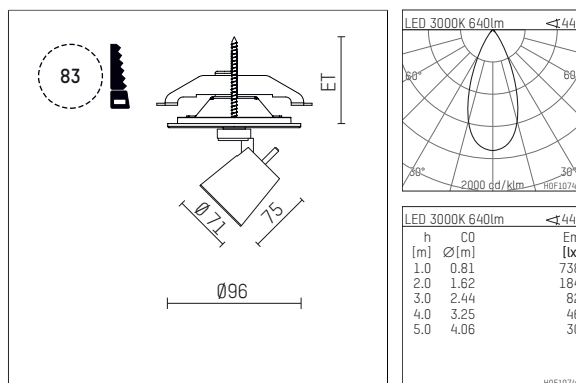

## 11212413 910-PA | white

gin.o 1  
spotlight  
LED | 10 W 3000 K

- spotlight gin.o 1
- with recessed mounting plate
- for recessed installation into wall or ceiling
- passive thermo management
- with LED 800 lm
- colour temperature: 3000 K
- colour rendering index: CRI >90
- L90 / B10 (50.000h)
- SDCM < 2
- net luminous flux: 640 lm
- total load: 10 W
- luminous efficacy: 64,0 lm/W
- rotationsymmetrical light distribution, flood
- beam angle: 45 °
- with external LED power unit, electronic, 220-240 V, 50/60 Hz
- Dimming with external dimmers possible (trailing-edge and leading-edge)
- power supply: supply cord with plug connection 2x5x2,5 mm², length: 360 mm
- suitable for through wiring
- housing of die cast aluminium
- microprismatic filter with very high rate of light transmission
- ceiling plate of die cast aluminium
- diameter: 96 mm, recessing diameter: 83 mm
- recessing depth: 63 mm, ceiling thickness: 1-45 mm
- rotatable 360°, 90° tiltable
- weight: 1,1 kg
- protection rating: IP20
- protection class I
- 5 years Hoffmeister warranty
- Made in Germany
- maximum ambient temperature: 35 ° C
- certificates: manufactured according to DIN VDE 0711 / EN 60598, CE
- colour: white (RAL9016)
- 11212413 910-PA

### Additional optional accessory components

description accessory general	dimensions in mm	item number	pic.-No.
soft.shape lens for spotlights gin.a and gin.o size 1	∅: 54	104227	01
sculpture lens for spotlights gin.a and gin.o size 1	∅: 54	103428	02
prismatic glass for spotlights gin.a and gin.o size 1	∅: 54	104914	03
honeycomb louver for spotlights gin.a and gin.o size 1		103416	04
soft.spot lens for spotlights gin.a and gin.o size 1	∅: 54	103429	01