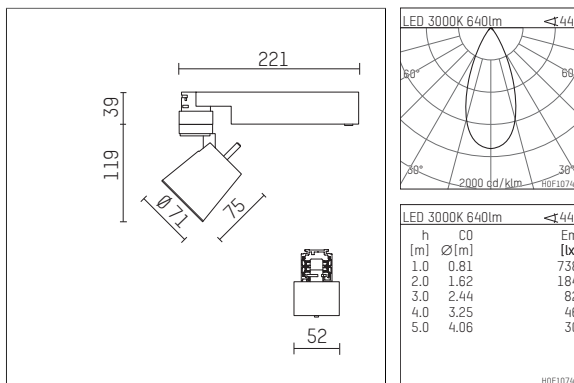

112 124 13 910 | white

gin.o 1
spotlight
LED | 10 W 3000 K

- spotlight gin.o 1
- with 3 circuit universal adapter
- for Hoffmeister control.x tracks
- circuit selection is possible while adapter is inserted into the track
- passive thermo management
- with LED 800 lm
- colour temperature: 3000 K
- colour rendering index: CRI >90
- L90 / B10 (50.000h)
- SDCM < 2
- net luminous flux: 640 lm
- total load: 10 W
- luminous efficacy: 64,0 lm/W
- rotationsymmetrical light distribution, flood
- beam angle: 45 °
- LED power unit integrated in adapter, electronic (POTI), 220-240 V, 0/50/60 Hz
- amplitude dimming
- adapter with integrated potentiometer
- dimming range: 100-0,1 %
- housing of die cast aluminium
- adapter of fibreglass reinforced thermoplastic
- microprismatic filter with very high rate of light transmission
- length: 221 mm, width: 52 mm, height: 158 mm
- rotatable 360°, 90° tiltable
- weight: 0,98 kg
- protection rating: IP20
- protection class I
- 5 years Hoffmeister warranty
- Made in Germany
- maximum ambient temperature: 35 ° C
- certificates: manufactured according to DIN VDE 0711 / EN 60598, CE
- colour: white (RAL9016)
- 112 124 13 910

Additional optional accessory components

description accessory general	dimensions in mm	item number	pic.-No.
soft.shape lens for spotlights gin.a and gin.o size 1	∅: 54	104227	01
sculpture lens for spotlights gin.a and gin.o size 1	∅: 54	103428	02
prismatic glass for spotlights gin.a and gin.o size 1	∅: 54	104914	03
honeycomb louver for spotlights gin.a and gin.o size 1		103416	04
soft.spot lens for spotlights gin.a and gin.o size 1	∅: 54	103429	01