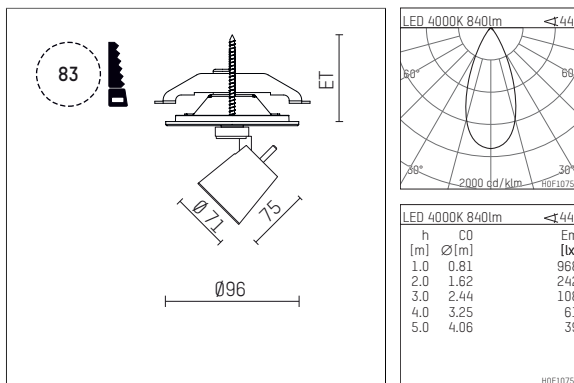

11212414 721-PA | black

gin.o 1
spotlight
LED | 10 W 4000 K

- spotlight gin.o 1
- with recessed mounting plate
- for recessed installation into wall or ceiling
- passive thermo management
- with LED 1050 lm
- colour temperature: 4000 K
- colour rendering index: CRI >80
- L90 / B10 (50.000h)
- SDCM < 2
- net luminous flux: 840 lm
- total load: 10 W
- luminous efficacy: 84,0 lm/W
- rotationsymmetrical light distribution, flood
- beam angle: 45 °
- with external LED power unit, electronic, 220-240 V, 50/60 Hz
- Dimming with external dimmers possible (trailing-edge and leading-edge)
- power supply: supply cord with plug connection 2x5x2,5 mm², length: 360 mm
- suitable for through wiring
- housing of die cast aluminium
- microprismatic filter with very high rate of light transmission
- ceiling plate of die cast aluminium
- diameter: 96 mm, recessing diameter: 83 mm
- recessing depth: 63 mm, ceiling thickness: 1-45 mm
- rotatable 360°, 90° tiltable
- weight: 1,1 kg
- protection rating: IP20
- protection class I
- 5 years Hoffmeister warranty
- Made in Germany
- maximum ambient temperature: 35 ° C
- certificates: manufactured according to DIN VDE 0711 / EN 60598, CE
- colour: black
- 11212414 721-PA

Additional optional accessory components

description accessory general	dimensions in mm	item number	pic.-No.
soft.shape lens for spotlights gin.a and gin.o size 1	∅: 54	104227	01
sculpture lens for spotlights gin.a and gin.o size 1	∅: 54	103428	02
prismatic glass for spotlights gin.a and gin.o size 1	∅: 54	104914	03
honeycomb louver for spotlights gin.a and gin.o size 1		103416	04
soft.spot lens for spotlights gin.a and gin.o size 1	∅: 54	103429	01