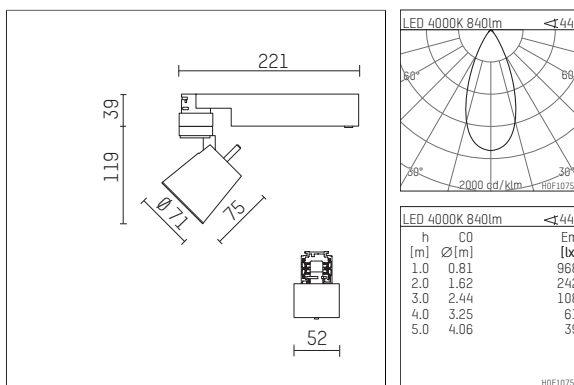

112 124 14 721 | black

gin.o 1
spotlight
LED | 10 W 4000 K

- spotlight gin.o 1
- with 3 circuit universal adapter
- for Hoffmeister control.x tracks
- circuit selection is possible while adapter is inserted into the track
- passive thermo management
- with LED 1050 lm
- colour temperature: 4000 K
- colour rendering index: CRI >80
- L90 / B10 (50.000h)
- SDCM < 2
- net luminous flux: 840 lm
- total load: 10 W
- luminous efficacy: 84,0 lm/W
- rotationsymmetrical light distribution, flood
- beam angle: 45°
- LED power unit integrated in adapter, electronic (POTI), 220-240 V, 0/50/60 Hz
- amplitude dimming
- adapter with integrated potentiometer
- dimming range: 100-0,1 %
- housing of die cast aluminium
- adapter of fibreglass reinforced thermoplastic
- microprismatic filter with very high rate of light transmission
- length: 221 mm, width: 52 mm, height: 158 mm
- rotatable 360°, 90° tiltable
- weight: 0,98 kg
- protection rating: IP20
- protection class I
- 5 years Hoffmeister warranty
- Made in Germany
- maximum ambient temperature: 35 ° C
- certificates: manufactured according to DIN VDE 0711 / EN 60598, CE
- colour: black
- 112 124 14 721

Additional optional accessory components

| description accessory general | dimensions in mm | item number | pic.-No. |
|-----------------------------------------------------------|------------------|-------------|----------|
| soft.shape lens for spotlights gin.a and gin.o size 1 | ∅: 54 | 104227 | 01 |
| sculpture lens for spotlights gin.a and gin.o size 1 | ∅: 54 | 103428 | 02 |
| prismatic glass for spotlights gin.a and gin.o size 1 | ∅: 54 | 104914 | 03 |
| honeycomb louver for spotlights gin.a and gin.o size 1 | | 103416 | 04 |
| soft.spot lens for spotlights gin.a and gin.o size 1 | ∅: 54 | 103429 | 01 |