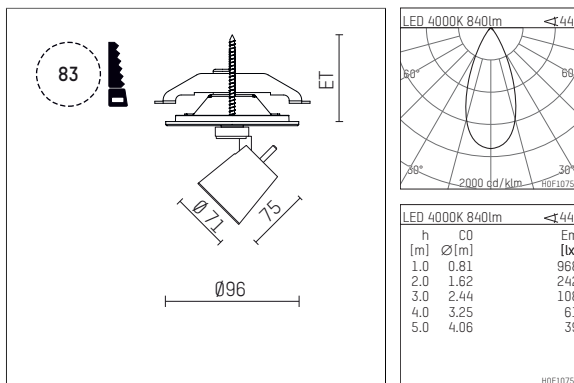

## 11212414 906-PA | silver

gin.o 1  
spotlight  
LED | 10 W 4000 K

- spotlight gin.o 1
- with recessed mounting plate
- for recessed installation into wall or ceiling
- passive thermo management
- with LED 1050 lm
- colour temperature: 4000 K
- colour rendering index: CRI >80
- L90 / B10 (50.000h)
- SDCM < 2
- net luminous flux: 840 lm
- total load: 10 W
- luminous efficacy: 84,0 lm/W
- rotationsymmetrical light distribution, flood
- beam angle: 45 °
- with external LED power unit, electronic, 220-240 V, 50/60 Hz
- Dimming with external dimmers possible (trailing-edge and leading-edge)
- power supply: supply cord with plug connection 2x5x2,5 mm², length: 360 mm
- suitable for through wiring
- housing of die cast aluminium
- microprismatic filter with very high rate of light transmission
- ceiling plate of die cast aluminium
- diameter: 96 mm, recessing diameter: 83 mm
- recessing depth: 63 mm, ceiling thickness: 1-45 mm
- rotatable 360°, 90° tiltable
- weight: 1,1 kg
- protection rating: IP20
- protection class I
- 5 years Hoffmeister warranty
- Made in Germany
- maximum ambient temperature: 35 ° C
- certificates: manufactured according to DIN VDE 0711 / EN 60598, CE
- colour: silver
- 11212414 906-PA

### Additional optional accessory components

description accessory general	dimensions in mm	item number	pic.-No.
soft.shape lens for spotlights gin.a and gin.o size 1	∅: 54	104227	01
sculpture lens for spotlights gin.a and gin.o size 1	∅: 54	103428	02
prismatic glass for spotlights gin.a and gin.o size 1	∅: 54	104914	03
honeycomb louver for spotlights gin.a and gin.o size 1		103416	04
soft.spot lens for spotlights gin.a and gin.o size 1	∅: 54	103429	01