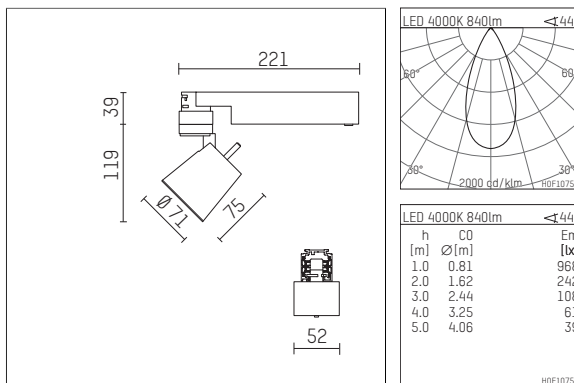

112 124 14 906 | silver

gin.o 1
spotlight
LED | 10 W 4000 K

- spotlight gin.o 1
- with 3 circuit universal adapter
- for Hoffmeister control.x tracks
- circuit selection is possible while adapter is inserted into the track
- passive thermo management
- with LED 1050 lm
- colour temperature: 4000 K
- colour rendering index: CRI >80
- L90 / B10 (50.000h)
- SDCM < 2
- net luminous flux: 840 lm
- total load: 10 W
- luminous efficacy: 84,0 lm/W
- rotationsymmetrical light distribution, flood
- beam angle: 45 °
- LED power unit integrated in adapter, electronic (POTI), 220-240 V, 0/50/60 Hz
- amplitude dimming
- adapter with integrated potentiometer
- dimming range: 100-0,1 %
- housing of die cast aluminium
- adapter of fibreglass reinforced thermoplastic
- microprismatic filter with very high rate of light transmission
- length: 221 mm, width: 52 mm, height: 158 mm
- rotatable 360°, 90° tiltable
- weight: 0,98 kg
- protection rating: IP20
- protection class I
- 5 years Hoffmeister warranty
- Made in Germany
- maximum ambient temperature: 35 ° C
- certificates: manufactured according to DIN VDE 0711 / EN 60598, CE
- colour: silver
- 112 124 14 906

Additional optional accessory components

description accessory general	dimensions in mm	item number	pic.-No.
soft.shape lens for spotlights gin.a and gin.o size 1	∅: 54	104227	01
sculpture lens for spotlights gin.a and gin.o size 1	∅: 54	103428	02
prismatic glass for spotlights gin.a and gin.o size 1	∅: 54	104914	03
honeycomb louver for spotlights gin.a and gin.o size 1		103416	04
soft.spot lens for spotlights gin.a and gin.o size 1	∅: 54	103429	01