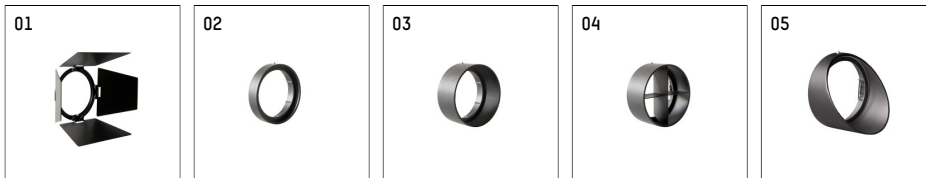

112 124 14 906 | silver

gin.o 1
spotlight
LED | 10 W 4000 K

- spotlight gin.o 1
- with 3 circuit universal adapter
- for Hoffmeister control.x tracks
- circuit selection is possible while adapter is inserted into the track
- passive thermo management
- with LED 1050 lm
- colour temperature: 4000 K
- colour rendering index: CRI >80
- L90 / B10 (50.000h)
- SDCM < 2
- net luminous flux: 840 lm
- total load: 10 W
- luminous efficacy: 84,0 lm/W
- rotationsymmetrical light distribution, flood
- beam angle: 45 °
- LED power unit integrated in adapter, electronic (POTI), 220-240 V, 0/50/60 Hz
- amplitude dimming
- adapter with integrated potentiometer
- dimming range: 100-0,1 %
- housing of die cast aluminium
- adapter of fibreglass reinforced thermoplastic
- microprismatic filter with very high rate of light transmission
- length: 221 mm, width: 52 mm, height: 158 mm
- rotatable 360°, 90° tiltable
- weight: 0,98 kg
- protection rating: IP20
- protection class I
- 5 years Hoffmeister warranty
- Made in Germany
- maximum ambient temperature: 35 ° C
- certificates: manufactured according to DIN VDE 0711 / EN 60598, CE
- colour: silver
- 112 124 14 906

- Overview of accessories on the following page / s

112 124 14 906

accessory

Optional accessories

description accessory general	dimensions in mm	item number	pic.-No.
antiglare flaps for spotlights gin.a and gin.o size 1		103406	01
connection ring suitable for attachment of accessories for spotlights gin.a and gin.o size 1		103413	02
tube screen suitable for attachment of accessories for spotlights gin.a and gin.o size 1		103410	03
connection tube with cross louver suitable for attachment of accessories for spotlights gin.a and gin.o size 1		103407	04
visor suitable for attachment of accessories for spotlights gin.a and gin.o size 1		104745	05