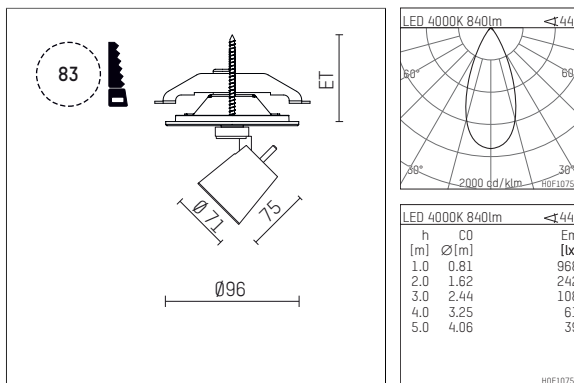

11212414 910-PA | white

gin.o 1
spotlight
LED | 10 W 4000 K

- spotlight gin.o 1
- with recessed mounting plate
- for recessed installation into wall or ceiling
- passive thermo management
- with LED 1050 lm
- colour temperature: 4000 K
- colour rendering index: CRI >80
- L90 / B10 (50.000h)
- SDCM < 2
- net luminous flux: 840 lm
- total load: 10 W
- luminous efficacy: 84,0 lm/W
- rotationsymmetrical light distribution, flood
- beam angle: 45 °
- with external LED power unit, electronic, 220-240 V, 50/60 Hz
- Dimming with external dimmers possible (trailing-edge and leading-edge)
- power supply: supply cord with plug connection 2x5x2,5 mm², length: 360 mm
- suitable for through wiring
- housing of die cast aluminium
- microprismatic filter with very high rate of light transmission
- ceiling plate of die cast aluminium
- diameter: 96 mm, recessing diameter: 83 mm
- recessing depth: 63 mm, ceiling thickness: 1-45 mm
- rotatable 360°, 90° tiltable
- weight: 1,1 kg
- protection rating: IP20
- protection class I
- 5 years Hoffmeister warranty
- Made in Germany
- maximum ambient temperature: 35 ° C
- certificates: manufactured according to DIN VDE 0711 / EN 60598, CE
- colour: white (RAL9016)
- 11212414 910-PA

Additional optional accessory components

description accessory general	dimensions in mm	item number	pic.-No.
soft.shape lens for spotlights gin.a and gin.o size 1	∅: 54	104227	01
sculpture lens for spotlights gin.a and gin.o size 1	∅: 54	103428	02
prismatic glass for spotlights gin.a and gin.o size 1	∅: 54	104914	03
honeycomb louver for spotlights gin.a and gin.o size 1		103416	04
soft.spot lens for spotlights gin.a and gin.o size 1	∅: 54	103429	01