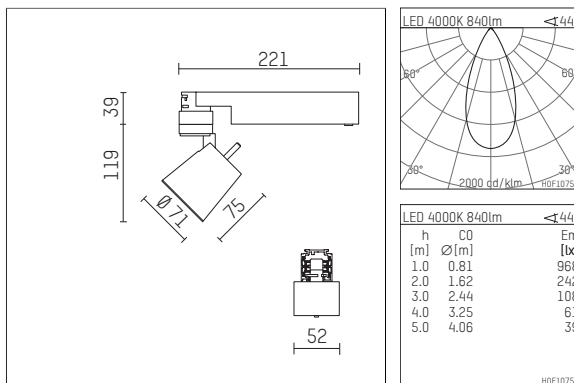

112 124 14 910 | white

gin.o 1

spotlight

LED | 10 W 4000 K

- spotlight gin.o 1
- with 3 circuit universal adapter
- for Hoffmeister control.x tracks
- circuit selection is possible while adapter is inserted into the track
- passive thermo management
- with LED 1050 lm
- colour temperature: 4000 K
- colour rendering index: CRI >80
- L90 / B10 (50.000h)
- SDCM < 2
- net luminous flux: 840 lm
- total load: 10 W
- luminous efficacy: 84,0 lm/W
- rotationsymmetrical light distribution, flood
- beam angle: 45 °
- LED power unit integrated in adapter, electronic (POTI), 220-240 V, 0/50/60 Hz
- amplitude dimming
- adapter with integrated potentiometer
- dimming range: 100-0,1 %
- housing of die cast aluminium
- adapter of fibreglass reinforced thermoplastic
- microprismatic filter with very high rate of light transmission
- length: 221 mm, width: 52 mm, height: 158 mm
- rotatable 360°, 90° tiltable
- weight: 0,98 kg
- protection rating: IP20
- protection class I
- 5 years Hoffmeister warranty
- Made in Germany
- maximum ambient temperature: 35 ° C
- certificates: manufactured according to DIN VDE 0711 / EN 60598, CE
- colour: white (RAL9016)
- 112 124 14 910

Additional optional accessory components

description accessory general	dimensions in mm	item number	pic.-No.
soft.shape lens for spotlights gin.a and gin.o size 1	∅: 54	104227	01
sculpture lens for spotlights gin.a and gin.o size 1	∅: 54	103428	02
prismatic glass for spotlights gin.a and gin.o size 1	∅: 54	104914	03
honeycomb louver for spotlights gin.a and gin.o size 1		103416	04
soft.spot lens for spotlights gin.a and gin.o size 1	∅: 54	103429	01