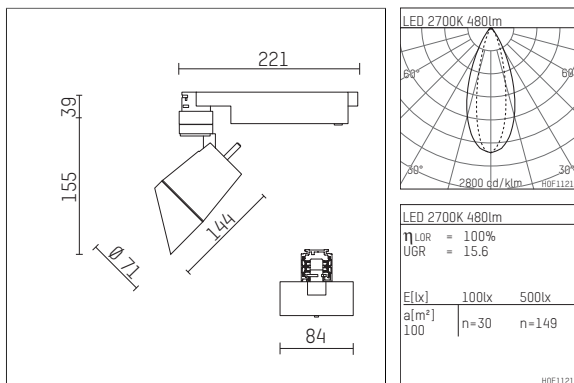

112 125 02 721 D | black

gin.o 1
lens wall floodlight
LED | 10 W 2700 K

- lens wall floodlight gin.o 1
- with 3 circuit DALI adapter
- for Hoffmeister control.x tracks
- circuit selection is possible while adapter is inserted into the track
- lens wall floodlight for homogenous wall illumination
- passive thermo management
- with LED 700 lm
- colour temperature: 2700 K
- colour rendering index: CRI >90
- L90 / B10 (50.000h)
- SDCM < 2
- net luminous flux: 480 lm
- total load: 10 W
- luminous efficacy: 48,0 lm/W
- asymmetrical light distribution
- soft-lens optic with secondary reflector
- LED power unit integrated in adapter, electronic (DALI), 220-240 V, 0/50/60 Hz
- amplitude dimming
- dimming range: 100-0,5 %
- housing of die cast aluminium
- adapter of fibreglass reinforced thermoplastic
- color-, protection- and conversion-filters are available as accessory
- length: 221 mm, width: 84 mm
- rotatable 360°, 90° tiltable
- weight: 1,08 kg
- protection rating: IP20
- protection class I
- 5 years Hoffmeister warranty
- Made in Germany
- maximum ambient temperature: 35 ° C
- certificates: manufactured according to DIN VDE 0711 / EN 60598, CE
- colour: black
- 112 125 02 721 D
