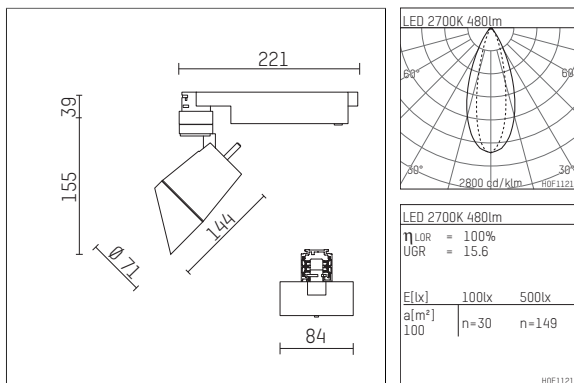

112 125 02 906 D | silver

gin.o 1
lens wall floodlight
LED | 10 W 2700 K

- lens wall floodlight gin.o 1
- with 3 circuit DALI adapter
- for Hoffmeister control.x tracks
- circuit selection is possible while adapter is inserted into the track
- lens wall floodlight for homogenous wall illumination
- passive thermo management
- with LED 700 lm
- colour temperature: 2700 K
- colour rendering index: CRI >90
- L90 / B10 (50.000h)
- SDCM < 2
- net luminous flux: 480 lm
- total load: 10 W
- luminous efficacy: 48,0 lm/W
- asymmetrical light distribution
- soft-lens optic with secondary reflector
- LED power unit integrated in adapter, electronic (DALI), 220-240 V, 0/50/60 Hz
- amplitude dimming
- dimming range: 100-0,5 %
- housing of die cast aluminium
- adapter of fibreglass reinforced thermoplastic
- color-, protection- and conversion-filters are available as accessory
- length: 221 mm, width: 84 mm
- rotatable 360°, 90° tiltable
- weight: 1,08 kg
- protection rating: IP20
- protection class I
- 5 years Hoffmeister warranty
- Made in Germany
- maximum ambient temperature: 35 ° C
- certificates: manufactured according to DIN VDE 0711 / EN 60598, CE
- colour: silver
- 112 125 02 906 D
