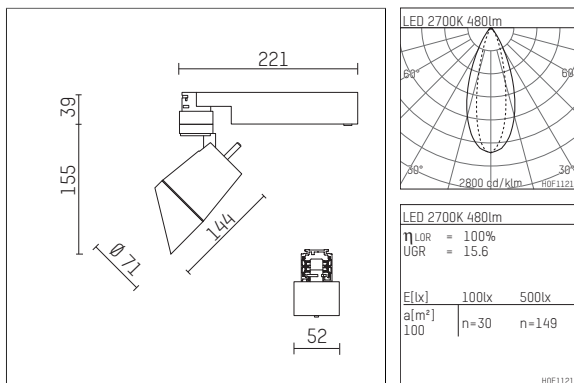

## 112 125 12 906 | silver

gin.o 1  
lens wall floodlight  
LED | 10 W 2700 K

- lens wall floodlight gin.o 1
- with 3 circuit universal adapter
- for Hoffmeister control.x tracks
- circuit selection is possible while adapter is inserted into the track
- lens wall floodlight for homogenous wall illumination
- passive thermo management
- with LED 700 lm
- colour temperature: 2700 K
- colour rendering index: CRI >90
- L90 / B10 (50.000h)
- SDCM < 2
- net luminous flux: 480 lm
- total load: 10 W
- luminous efficacy: 48,0 lm/W
- asymmetrical light distribution
- soft-lens optic with secondary reflector
- LED power unit integrated in adapter, electronic (POTI), 220-240 V, 0/50/60 Hz
- amplitude dimming
- adapter with integrated potentiometer
- dimming range: 100-0,1 %
- housing of die cast aluminium
- adapter of fibreglass reinforced thermoplastic
- color-, protection- and conversion-filters are available as accessory
- length: 221 mm, width: 52 mm
- rotatable 360°, 90° tiltable
- weight: 1,08 kg
- protection rating: IP20
- protection class I
- 5 years Hoffmeister warranty
- Made in Germany
- maximum ambient temperature: 35 °C
- certificates: manufactured according to DIN VDE 0711 / EN 60598, CE
- colour: silver
- 112 125 12 906