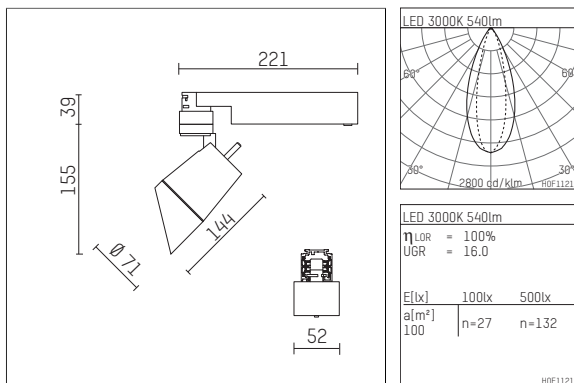

112 125 13 906 | silver

gin.o 1
lens wall floodlight
LED | 10 W 3000 K

- lens wall floodlight gin.o 1
- with 3 circuit universal adapter
- for Hoffmeister control.x tracks
- circuit selection is possible while adapter is inserted into the track
- lens wall floodlight for homogenous wall illumination
- passive thermo management
- with LED 800 lm
- colour temperature: 3000 K
- colour rendering index: CRI >90
- L90 / B10 (50.000h)
- SDCM < 2
- net luminous flux: 540 lm
- total load: 10 W
- luminous efficacy: 54,0 lm/W
- asymmetrical light distribution
- soft-lens optic with secondary reflector
- LED power unit integrated in adapter, electronic (POTI), 220-240 V, 0/50/60 Hz
- amplitude dimming
- adapter with integrated potentiometer
- dimming range: 100-0,1 %
- housing of die cast aluminium
- adapter of fibreglass reinforced thermoplastic
- color-, protection- and conversion-filters are available as accessory
- length: 221 mm, width: 52 mm
- rotatable 360°, 90° tiltable
- weight: 1,08 kg
- protection rating: IP20
- protection class I
- 5 years Hoffmeister warranty
- Made in Germany
- maximum ambient temperature: 35 °C
- certificates: manufactured according to DIN VDE 0711 / EN 60598, CE
- colour: silver
- 112 125 13 906