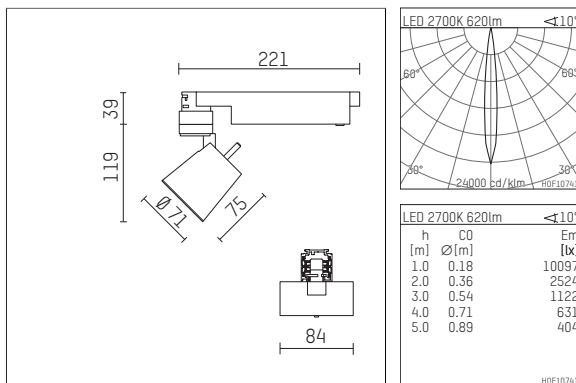

## 112 127 02 721 D | black

gin.o 1  
spotlight  
LED | 10 W 2700 K

- spotlight gin.o 1
- with 3 circuit DALI adapter
- for Hoffmeister control.x tracks
- circuit selection is possible while adapter is inserted into the track
- passive thermo management
- with LED 700 lm
- colour temperature: 2700 K
- colour rendering index: CRI >90
- L90 / B10 (50.000h)
- SDCM < 2
- net luminous flux: 620 lm
- total load: 10 W
- luminous efficacy: 62,0 lm/W
- rotationsymmetrical light distribution, spot
- beam angle: 10 °
- LED power unit integrated in adapter, electronic (DALI), 220-240 V, 0/50/60 Hz
- amplitude dimming
- dimming range: 100-1 %
- housing of die cast aluminium
- adapter of fibreglass reinforced thermoplastic
- safety glass, clear
- length: 221 mm, width: 84 mm, height: 158 mm
- rotatable 360°, 90° tiltable
- weight: 0,98 kg
- protection rating: IP20
- protection class I
- 5 years Hoffmeister warranty
- Made in Germany
- maximum ambient temperature: 35 ° C
- certificates: manufactured according to DIN VDE 0711 / EN 60598, CE
- colour: black
- 112 127 02 721 D

### Additional optional accessory components

description accessory general	dimensions in mm	item number	pic.-No.
soft.shape lens for spotlights gin.a and gin.o size 1	∅: 54	104227	01
sculpture lens for spotlights gin.a and gin.o size 1	∅: 54	103428	02
prismatic glass for spotlights gin.a and gin.o size 1	∅: 54	104914	03
honeycomb louver for spotlights gin.a and gin.o size 1		103416	04
soft.spot lens for spotlights gin.a and gin.o size 1	∅: 54	103429	01