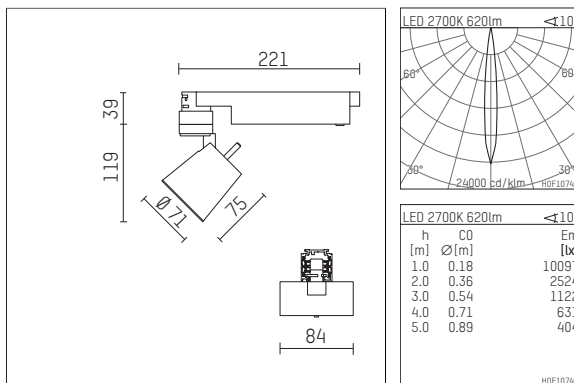

112 127 02 906 D | silver

gin.o 1
spotlight
LED | 10 W 2700 K

- spotlight gin.o 1
- with 3 circuit DALI adapter
- for Hoffmeister control.x tracks
- circuit selection is possible while adapter is inserted into the track
- passive thermo management
- with LED 700 lm
- colour temperature: 2700 K
- colour rendering index: CRI >90
- L90 / B10 (50.000h)
- SDCM < 2
- net luminous flux: 620 lm
- total load: 10 W
- luminous efficacy: 62,0 lm/W
- rotationsymmetrical light distribution, spot
- beam angle: 10 °
- LED power unit integrated in adapter, electronic (DALI), 220-240 V, 0/50/60 Hz
- amplitude dimming
- dimming range: 100-1 %
- housing of die cast aluminium
- adapter of fibreglass reinforced thermoplastic
- safety glass, clear
- length: 221 mm, width: 84 mm, height: 158 mm
- rotatable 360°, 90° tiltable
- weight: 0,98 kg
- protection rating: IP20
- protection class I
- 5 years Hoffmeister warranty
- Made in Germany
- maximum ambient temperature: 35 ° C
- certificates: manufactured according to DIN VDE 0711 / EN 60598, CE
- colour: silver
- 112 127 02 906 D

Additional optional accessory components

description accessory general	dimensions in mm	item number	pic.-No.
soft.shape lens for spotlights gin.a and gin.o size 1	∅: 54	104227	01
sculpture lens for spotlights gin.a and gin.o size 1	∅: 54	103428	02
prismatic glass for spotlights gin.a and gin.o size 1	∅: 54	104914	03
honeycomb louver for spotlights gin.a and gin.o size 1		103416	04
soft.spot lens for spotlights gin.a and gin.o size 1	∅: 54	103429	01