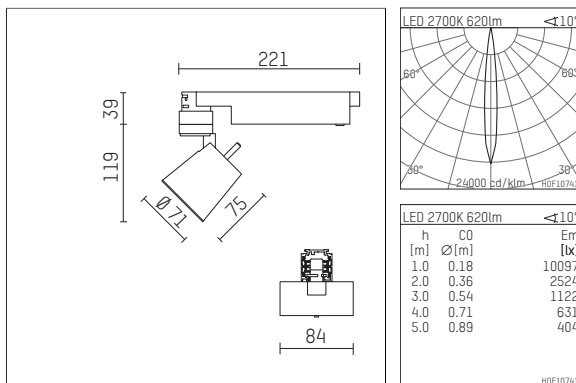

112 127 02 910 D | white

gin.o 1
spotlight
LED | 10 W 2700 K

- spotlight gin.o 1
- with 3 circuit DALI adapter
- for Hoffmeister control.x tracks
- circuit selection is possible while adapter is inserted into the track
- passive thermo management
- with LED 700 lm
- colour temperature: 2700 K
- colour rendering index: CRI >90
- L90 / B10 (50.000h)
- SDCM < 2
- net luminous flux: 620 lm
- total load: 10 W
- luminous efficacy: 62,0 lm/W
- rotationsymmetrical light distribution, spot
- beam angle: 10 °
- LED power unit integrated in adapter, electronic (DALI), 220-240 V, 0/50/60 Hz
- amplitude dimming
- dimming range: 100-1 %
- housing of die cast aluminium
- adapter of fibreglass reinforced thermoplastic
- safety glass, clear
- length: 221 mm, width: 84 mm, height: 158 mm
- rotatable 360°, 90° tiltable
- weight: 0,98 kg
- protection rating: IP20
- protection class I
- 5 years Hoffmeister warranty
- Made in Germany
- maximum ambient temperature: 35 ° C
- certificates: manufactured according to DIN VDE 0711 / EN 60598, CE
- colour: white (RAL9016)
- 112 127 02 910 D

Additional optional accessory components

description accessory general	dimensions in mm	item number	pic.-No.
soft.shape lens for spotlights gin.a and gin.o size 1	∅: 54	104227	01
sculpture lens for spotlights gin.a and gin.o size 1	∅: 54	103428	02
prismatic glass for spotlights gin.a and gin.o size 1	∅: 54	104914	03
honeycomb louver for spotlights gin.a and gin.o size 1		103416	04
soft.spot lens for spotlights gin.a and gin.o size 1	∅: 54	103429	01