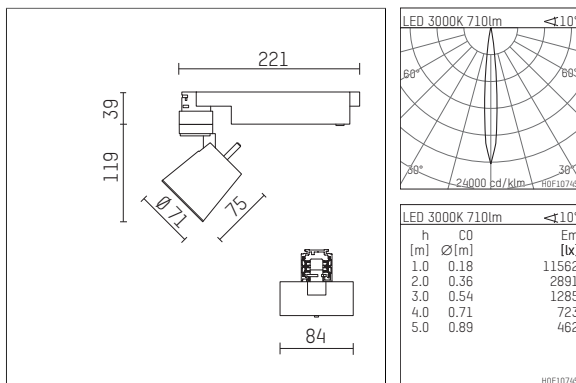

## 112 127 03 721 D | black

gin.o 1  
spotlight  
LED | 10 W 3000 K

- spotlight gin.o 1
- with 3 circuit DALI adapter
- for Hoffmeister control.x tracks
- circuit selection is possible while adapter is inserted into the track
- passive thermo management
- with LED 800 lm
- colour temperature: 3000 K
- colour rendering index: CRI >90
- L90 / B10 (50.000h)
- SDCM < 2
- net luminous flux: 710 lm
- total load: 10 W
- luminous efficacy: 71,0 lm/W
- rotationsymmetrical light distribution, spot
- beam angle: 10 °
- LED power unit integrated in adapter, electronic (DALI), 220-240 V, 0/50/60 Hz
- amplitude dimming
- dimming range: 100-1 %
- housing of die cast aluminium
- adapter of fibreglass reinforced thermoplastic
- safety glass, clear
- length: 221 mm, width: 84 mm, height: 158 mm
- rotatable 360°, 90° tiltable
- weight: 0,98 kg
- protection rating: IP20
- protection class I
- 5 years Hoffmeister warranty
- Made in Germany
- maximum ambient temperature: 35 ° C
- certificates: manufactured according to DIN VDE 0711 / EN 60598, CE
- colour: black
- 112 127 03 721 D

### Additional optional accessory components

description accessory general	dimensions in mm	item number	pic.-No.
soft.shape lens for spotlights gin.a and gin.o size 1	∅: 54	104227	01
sculpture lens for spotlights gin.a and gin.o size 1	∅: 54	103428	02
prismatic glass for spotlights gin.a and gin.o size 1	∅: 54	104914	03
honeycomb louver for spotlights gin.a and gin.o size 1		103416	04
soft.spot lens for spotlights gin.a and gin.o size 1	∅: 54	103429	01