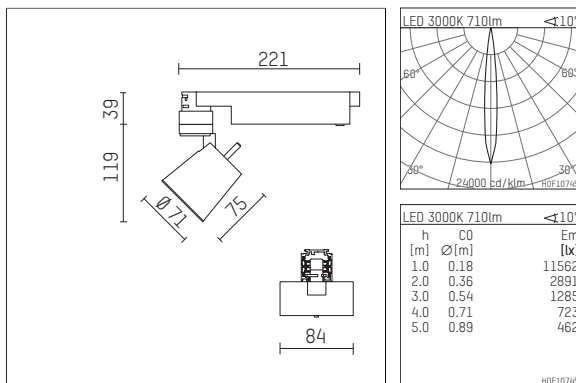

112 127 03 906 D | silver

gin.o 1
spotlight
LED | 10 W 3000 K

- spotlight gin.o 1
- with 3 circuit DALI adapter
- for Hoffmeister control.x tracks
- circuit selection is possible while adapter is inserted into the track
- passive thermo management
- with LED 800 lm
- colour temperature: 3000 K
- colour rendering index: CRI >90
- L90 / B10 (50.000h)
- SDCM < 2
- net luminous flux: 710 lm
- total load: 10 W
- luminous efficacy: 71,0 lm/W
- rotationsymmetrical light distribution, spot
- beam angle: 10 °
- LED power unit integrated in adapter, electronic (DALI), 220-240 V, 0/50/60 Hz
- amplitude dimming
- dimming range: 100-1 %
- housing of die cast aluminium
- adapter of fibreglass reinforced thermoplastic
- safety glass, clear
- length: 221 mm, width: 84 mm, height: 158 mm
- rotatable 360°, 90° tiltable
- weight: 0,98 kg
- protection rating: IP20
- protection class I
- 5 years Hoffmeister warranty
- Made in Germany
- maximum ambient temperature: 35 ° C
- certificates: manufactured according to DIN VDE 0711 / EN 60598, CE
- colour: silver
- 112 127 03 906 D

Additional optional accessory components

description accessory general	dimensions in mm	item number	pic.-No.
soft.shape lens for spotlights gin.a and gin.o size 1	∅: 54	104227	01
sculpture lens for spotlights gin.a and gin.o size 1	∅: 54	103428	02
prismatic glass for spotlights gin.a and gin.o size 1	∅: 54	104914	03
honeycomb louver for spotlights gin.a and gin.o size 1		103416	04
soft.spot lens for spotlights gin.a and gin.o size 1	∅: 54	103429	01