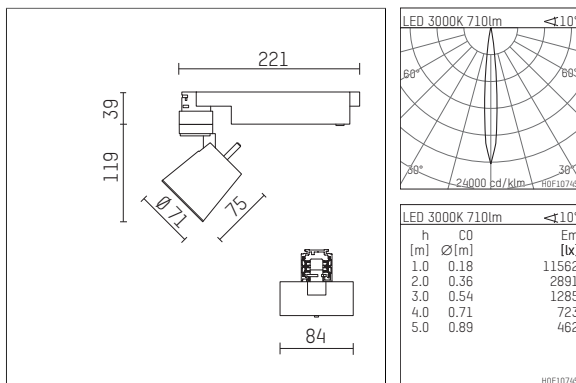

112 127 03 910 D | white

gin.o 1
spotlight
LED | 10 W 3000 K

- spotlight gin.o 1
- with 3 circuit DALI adapter
- for Hoffmeister control.x tracks
- circuit selection is possible while adapter is inserted into the track
- passive thermo management
- with LED 800 lm
- colour temperature: 3000 K
- colour rendering index: CRI >90
- L90 / B10 (50.000h)
- SDCM < 2
- net luminous flux: 710 lm
- total load: 10 W
- luminous efficacy: 71,0 lm/W
- rotationsymmetrical light distribution, spot
- beam angle: 10 °
- LED power unit integrated in adapter, electronic (DALI), 220-240 V, 0/50/60 Hz
- amplitude dimming
- dimming range: 100-1 %
- housing of die cast aluminium
- adapter of fibreglass reinforced thermoplastic
- safety glass, clear
- length: 221 mm, width: 84 mm, height: 158 mm
- rotatable 360°, 90° tiltable
- weight: 0,98 kg
- protection rating: IP20
- protection class I
- 5 years Hoffmeister warranty
- Made in Germany
- maximum ambient temperature: 35 ° C
- certificates: manufactured according to DIN VDE 0711 / EN 60598, CE
- colour: white (RAL9016)
- 112 127 03 910 D

Additional optional accessory components

description accessory general	dimensions in mm	item number	pic.-No.
soft.shape lens for spotlights gin.a and gin.o size 1	∅: 54	104227	01
sculpture lens for spotlights gin.a and gin.o size 1	∅: 54	103428	02
prismatic glass for spotlights gin.a and gin.o size 1	∅: 54	104914	03
honeycomb louver for spotlights gin.a and gin.o size 1		103416	04
soft.spot lens for spotlights gin.a and gin.o size 1	∅: 54	103429	01