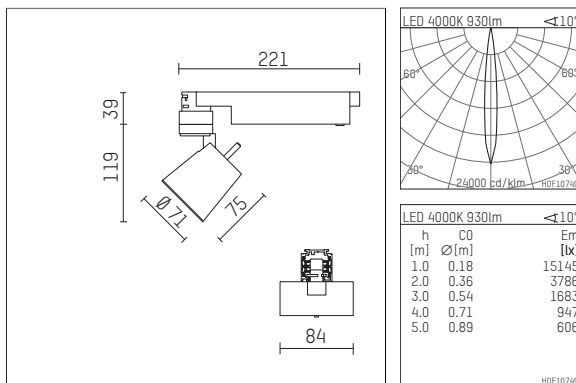

112 127 04 721 D | black

gin.o 1
spotlight
LED | 10 W 4000 K

- spotlight gin.o 1
- with 3 circuit DALI adapter
- for Hoffmeister control.x tracks
- circuit selection is possible while adapter is inserted into the track
- passive thermo management
- with LED 1050 lm
- colour temperature: 4000 K
- colour rendering index: CRI >80
- L90 / B10 (50.000h)
- SDCM < 2
- net luminous flux: 930 lm
- total load: 10 W
- luminous efficacy: 93,0 lm/W
- rotationsymmetrical light distribution, spot
- beam angle: 10 °
- LED power unit integrated in adapter, electronic (DALI), 220-240 V, 0/50/60 Hz
- amplitude dimming
- dimming range: 100-1 %
- housing of die cast aluminium
- adapter of fibreglass reinforced thermoplastic
- safety glass, clear
- length: 221 mm, width: 84 mm, height: 158 mm
- rotatable 360°, 90° tiltable
- weight: 0,98 kg
- protection rating: IP20
- protection class I
- 5 years Hoffmeister warranty
- Made in Germany
- maximum ambient temperature: 35 ° C
- certificates: manufactured according to DIN VDE 0711 / EN 60598, CE
- colour: black
- 112 127 04 721 D

Additional optional accessory components

description accessory general	dimensions in mm	item number	pic.-No.
soft.shape lens for spotlights gin.a and gin.o size 1	∅: 54	104227	01
sculpture lens for spotlights gin.a and gin.o size 1	∅: 54	103428	02
prismatic glass for spotlights gin.a and gin.o size 1	∅: 54	104914	03
honeycomb louver for spotlights gin.a and gin.o size 1		103416	04
soft.spot lens for spotlights gin.a and gin.o size 1	∅: 54	103429	01