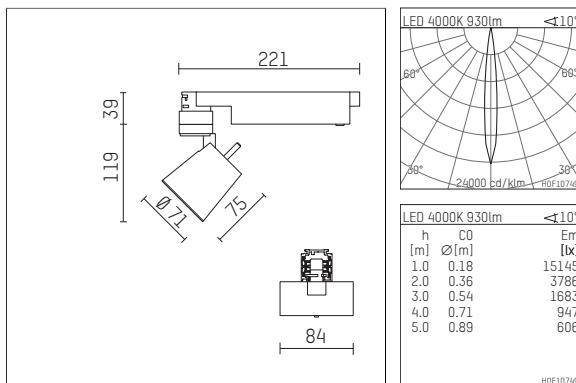

112 127 04 906 D | silver

gin.o 1
spotlight
LED | 10 W 4000 K

- spotlight gin.o 1
- with 3 circuit DALI adapter
- for Hoffmeister control.x tracks
- circuit selection is possible while adapter is inserted into the track
- passive thermo management
- with LED 1050 lm
- colour temperature: 4000 K
- colour rendering index: CRI >80
- L90 / B10 (50.000h)
- SDCM < 2
- net luminous flux: 930 lm
- total load: 10 W
- luminous efficacy: 93,0 lm/W
- rotationsymmetrical light distribution, spot
- beam angle: 10 °
- LED power unit integrated in adapter, electronic (DALI), 220-240 V, 0/50/60 Hz
- amplitude dimming
- dimming range: 100-1 %
- housing of die cast aluminium
- adapter of fibreglass reinforced thermoplastic
- safety glass, clear
- length: 221 mm, width: 84 mm, height: 158 mm
- rotatable 360°, 90° tiltable
- weight: 0,98 kg
- protection rating: IP20
- protection class I
- 5 years Hoffmeister warranty
- Made in Germany
- maximum ambient temperature: 35 ° C
- certificates: manufactured according to DIN VDE 0711 / EN 60598, CE
- colour: silver
- 112 127 04 906 D

Additional optional accessory components

description accessory general	dimensions in mm	item number	pic.-No.
soft.shape lens for spotlights gin.a and gin.o size 1	∅: 54	104227	01
sculpture lens for spotlights gin.a and gin.o size 1	∅: 54	103428	02
prismatic glass for spotlights gin.a and gin.o size 1	∅: 54	104914	03
honeycomb louver for spotlights gin.a and gin.o size 1		103416	04
soft.spot lens for spotlights gin.a and gin.o size 1	∅: 54	103429	01