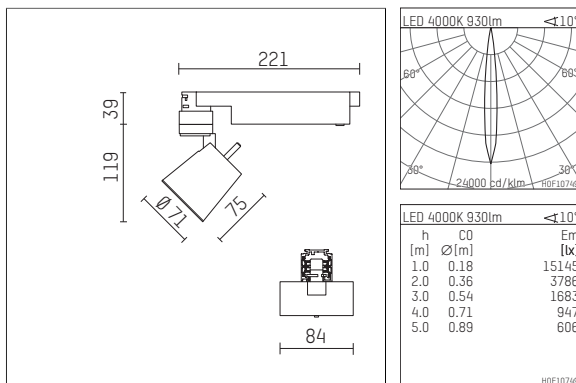

112 127 04 910 D | white

gin.o 1
spotlight
LED | 10 W 4000 K

- spotlight gin.o 1
- with 3 circuit DALI adapter
- for Hoffmeister control.x tracks
- circuit selection is possible while adapter is inserted into the track
- passive thermo management
- with LED 1050 lm
- colour temperature: 4000 K
- colour rendering index: CRI >80
- L90 / B10 (50.000h)
- SDCM < 2
- net luminous flux: 930 lm
- total load: 10 W
- luminous efficacy: 93,0 lm/W
- rotationsymmetrical light distribution, spot
- beam angle: 10 °
- LED power unit integrated in adapter, electronic (DALI), 220-240 V, 0/50/60 Hz
- amplitude dimming
- dimming range: 100-1 %
- housing of die cast aluminium
- adapter of fibreglass reinforced thermoplastic
- safety glass, clear
- length: 221 mm, width: 84 mm, height: 158 mm
- rotatable 360°, 90° tiltable
- weight: 0,98 kg
- protection rating: IP20
- protection class I
- 5 years Hoffmeister warranty
- Made in Germany
- maximum ambient temperature: 35 ° C
- certificates: manufactured according to DIN VDE 0711 / EN 60598, CE
- colour: white (RAL9016)
- 112 127 04 910 D

Additional optional accessory components

description accessory general	dimensions in mm	item number	pic.-No.
soft.shape lens for spotlights gin.a and gin.o size 1	∅: 54	104227	01
sculpture lens for spotlights gin.a and gin.o size 1	∅: 54	103428	02
prismatic glass for spotlights gin.a and gin.o size 1	∅: 54	104914	03
honeycomb louver for spotlights gin.a and gin.o size 1		103416	04
soft.spot lens for spotlights gin.a and gin.o size 1	∅: 54	103429	01