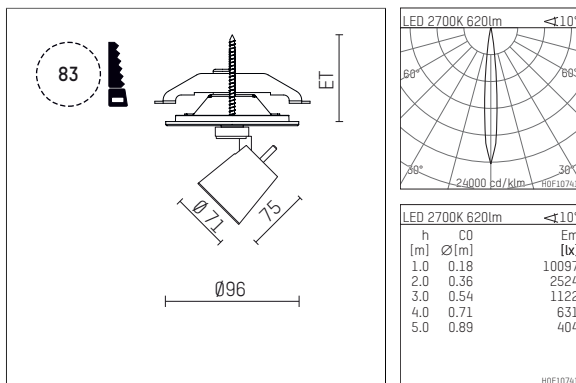

11212712 721-PA | black

gin.o 1
spotlight
LED | 10 W 2700 K

- spotlight gin.o 1
- with recessed mounting plate
- for recessed installation into wall or ceiling
- passive thermo management
- with LED 700 lm
- colour temperature: 2700 K
- colour rendering index: CRI >90
- L90 / B10 (50.000h)
- SDCM < 2
- net luminous flux: 620 lm
- total load: 10 W
- luminous efficacy: 62,0 lm/W
- rotationsymmetrical light distribution, spot
- beam angle: 10 °
- with external LED power unit, electronic, 220-240 V, 50/60 Hz
- Dimming with external dimmers possible (trailing-edge and leading-edge)
- power supply: supply cord with plug connection 2x5x2,5 mm², length: 360 mm
- suitable for through wiring
- housing of die cast aluminium
- safety glass, clear
- ceiling plate of die cast aluminium
- diameter: 96 mm, recessing diameter: 83 mm
- recessing depth: 63 mm, ceiling thickness: 1-45 mm
- weight: 1,1 kg
- 5 years Hoffmeister warranty
- Made in Germany
- maximum ambient temperature: 35 ° C
- certificates: manufactured according to DIN VDE 0711 / EN 60598, CE
- colour: black
- 11212712 721-PA

Additional optional accessory components

description accessory general	dimensions in mm	item number	pic.-No.
soft.shape lens for spotlights gin.a and gin.o size 1	∅: 54	104227	01
sculpture lens for spotlights gin.a and gin.o size 1	∅: 54	103428	02
prismatic glass for spotlights gin.a and gin.o size 1	∅: 54	104914	03
honeycomb louver for spotlights gin.a and gin.o size 1		103416	04
soft.spot lens for spotlights gin.a and gin.o size 1	∅: 54	103429	01