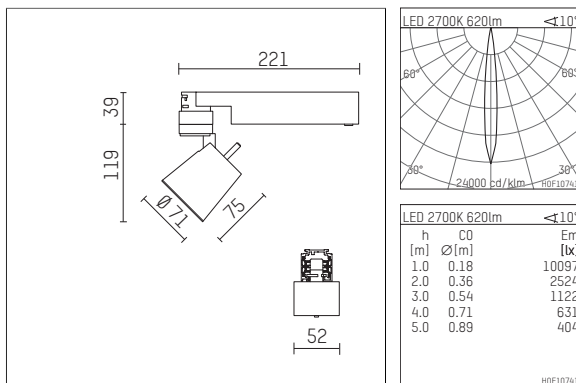

112 127 12 721 | black

gin.o 1  
spotlight  
LED | 10 W 2700 K

- spotlight gin.o 1
- with 3 circuit universal adapter
- for Hoffmeister control.x tracks
- circuit selection is possible while adapter is inserted into the track
- passive thermo management
- with LED 700 lm
- colour temperature: 2700 K
- colour rendering index: CRI >90
- L90 / B10 (50.000h)
- SDCM < 2
- net luminous flux: 620 lm
- total load: 10 W
- luminous efficacy: 62,0 lm/W
- rotationsymmetrical light distribution, spot
- beam angle: 10 °
- LED power unit integrated in adapter, electronic (POTI), 220-240 V, 0/50/60 Hz
- amplitude dimming
- adapter with integrated potentiometer
- dimming range: 100-0,1 %
- housing of die cast aluminium
- adapter of fibreglass reinforced thermoplastic
- safety glass, clear
- length: 221 mm, width: 52 mm, height: 158 mm
- rotatable 360°, 90° tiltable
- weight: 0,98 kg
- protection rating: IP20
- protection class I
- 5 years Hoffmeister warranty
- Made in Germany
- maximum ambient temperature: 35 ° C
- certificates: manufactured according to DIN VDE 0711 / EN 60598, CE
- colour: black
- 112 127 12 721

### Additional optional accessory components

description accessory general	dimensions in mm	item number	pic.-No.
soft.shape lens for spotlights gin.a and gin.o size 1	∅: 54	104227	01
sculpture lens for spotlights gin.a and gin.o size 1	∅: 54	103428	02
prismatic glass for spotlights gin.a and gin.o size 1	∅: 54	104914	03
honeycomb louver for spotlights gin.a and gin.o size 1		103416	04
soft.spot lens for spotlights gin.a and gin.o size 1	∅: 54	103429	01