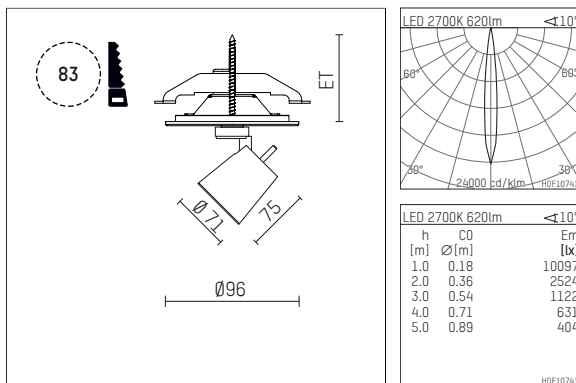

## 11212712 906-PA | silver

gin.o 1  
spotlight  
LED | 10 W 2700 K

- spotlight gin.o 1
- with recessed mounting plate
- for recessed installation into wall or ceiling
- passive thermo management
- with LED 700 lm
- colour temperature: 2700 K
- colour rendering index: CRI >90
- L90 / B10 (50.000h)
- SDCM < 2
- net luminous flux: 620 lm
- total load: 10 W
- luminous efficacy: 62,0 lm/W
- rotationsymmetrical light distribution, spot
- beam angle: 10 °
- with external LED power unit, electronic, 220-240 V, 50/60 Hz
- Dimming with external dimmers possible (trailing-edge and leading-edge)
- power supply: supply cord with plug connection 2x5x2,5 mm², length: 360 mm
- suitable for through wiring
- housing of die cast aluminium
- safety glass, clear
- ceiling plate of die cast aluminium
- diameter: 96 mm, recessing diameter: 83 mm
- recessing depth: 63 mm, ceiling thickness: 1-45 mm
- weight: 1,1 kg
- 5 years Hoffmeister warranty
- Made in Germany
- maximum ambient temperature: 35 ° C
- certificates: manufactured according to DIN VDE 0711 / EN 60598, CE
- colour: silver
- 11212712 906-PA

### Additional optional accessory components

description accessory general	dimensions in mm	item number	pic.-No.
soft.shape lens for spotlights gin.a and gin.o size 1	∅: 54	104227	01
sculpture lens for spotlights gin.a and gin.o size 1	∅: 54	103428	02
prismatic glass for spotlights gin.a and gin.o size 1	∅: 54	104914	03
honeycomb louver for spotlights gin.a and gin.o size 1		103416	04
soft.spot lens for spotlights gin.a and gin.o size 1	∅: 54	103429	01