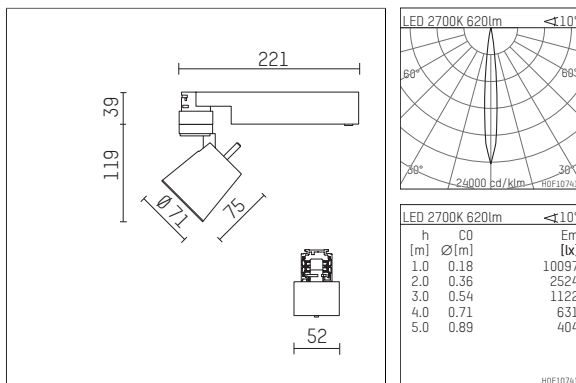

112 127 12 906 | silver

gin.o 1
spotlight
LED | 10 W 2700 K

- spotlight gin.o 1
- with 3 circuit universal adapter
- for Hoffmeister control.x tracks
- circuit selection is possible while adapter is inserted into the track
- passive thermo management
- with LED 700 lm
- colour temperature: 2700 K
- colour rendering index: CRI >90
- L90 / B10 (50.000h)
- SDCM < 2
- net luminous flux: 620 lm
- total load: 10 W
- luminous efficacy: 62,0 lm/W
- rotationsymmetrical light distribution, spot
- beam angle: 10 °
- LED power unit integrated in adapter, electronic (POTI), 220-240 V, 0/50/60 Hz
- amplitude dimming
- adapter with integrated potentiometer
- dimming range: 100-0,1 %
- housing of die cast aluminium
- adapter of fibreglass reinforced thermoplastic
- safety glass, clear
- length: 221 mm, width: 52 mm, height: 158 mm
- rotatable 360°, 90° tiltable
- weight: 0,98 kg
- protection rating: IP20
- protection class I
- 5 years Hoffmeister warranty
- Made in Germany
- maximum ambient temperature: 35 ° C
- certificates: manufactured according to DIN VDE 0711 / EN 60598, CE
- colour: silver
- 112 127 12 906

Additional optional accessory components

description accessory general	dimensions in mm	item number	pic.-No.
soft.shape lens for spotlights gin.a and gin.o size 1	∅: 54	104227	01
sculpture lens for spotlights gin.a and gin.o size 1	∅: 54	103428	02
prismatic glass for spotlights gin.a and gin.o size 1	∅: 54	104914	03
honeycomb louver for spotlights gin.a and gin.o size 1		103416	04
soft.spot lens for spotlights gin.a and gin.o size 1	∅: 54	103429	01