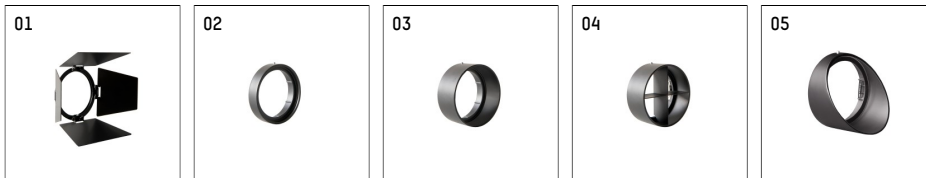

112 127 12 906 | silver

gin.o 1
spotlight
LED | 10 W 2700 K

- spotlight gin.o 1
- with 3 circuit universal adapter
- for Hoffmeister control.x tracks
- circuit selection is possible while adapter is inserted into the track
- passive thermo management
- with LED 700 lm
- colour temperature: 2700 K
- colour rendering index: CRI >90
- L90 / B10 (50.000h)
- SDCM < 2
- net luminous flux: 620 lm
- total load: 10 W
- luminous efficacy: 62,0 lm/W
- rotationsymmetrical light distribution, spot
- beam angle: 10 °
- LED power unit integrated in adapter, electronic (POTI), 220-240 V, 0/50/60 Hz
- amplitude dimming
- adapter with integrated potentiometer
- dimming range: 100-0,1 %
- housing of die cast aluminium
- adapter of fibreglass reinforced thermoplastic
- safety glass, clear
- length: 221 mm, width: 52 mm, height: 158 mm
- rotatable 360°, 90° tiltable
- weight: 0,98 kg
- protection rating: IP20
- protection class I
- 5 years Hoffmeister warranty
- Made in Germany
- maximum ambient temperature: 35 ° C
- certificates: manufactured according to DIN VDE 0711 / EN 60598, CE
- colour: silver
- 112 127 12 906

- Overview of accessories on the following page / s

112 127 12 906

accessory

Optional accessories

description accessory general	dimensions in mm	item number	pic.-No.
antiglare flaps for spotlights gin.a and gin.o size 1		103406	01
connection ring suitable for attachment of accessories for spotlights gin.a and gin.o size 1		103413	02
tube screen suitable for attachment of accessories for spotlights gin.a and gin.o size 1		103410	03
connection tube with cross louver suitable for attachment of accessories for spotlights gin.a and gin.o size 1		103407	04
visor suitable for attachment of accessories for spotlights gin.a and gin.o size 1		104745	05