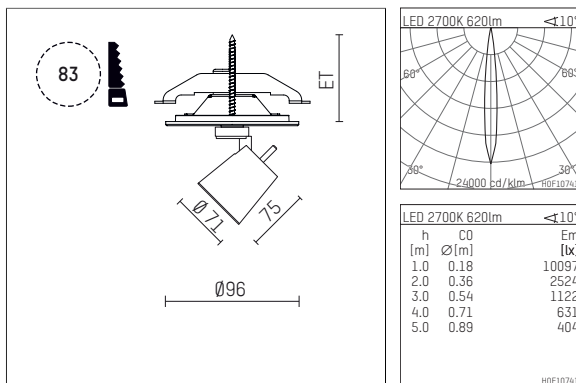

11212712 910-PA | white

gin.o 1
spotlight
LED | 10 W 2700 K

- spotlight gin.o 1
- with recessed mounting plate
- for recessed installation into wall or ceiling
- passive thermo management
- with LED 700 lm
- colour temperature: 2700 K
- colour rendering index: CRI >90
- L90 / B10 (50.000h)
- SDCM < 2
- net luminous flux: 620 lm
- total load: 10 W
- luminous efficacy: 62,0 lm/W
- rotationsymmetrical light distribution, spot
- beam angle: 10 °
- with external LED power unit, electronic, 220-240 V, 50/60 Hz
- Dimming with external dimmers possible (trailing-edge and leading-edge)
- power supply: supply cord with plug connection 2x5x2,5 mm², length: 360 mm
- suitable for through wiring
- housing of die cast aluminium
- safety glass, clear
- ceiling plate of die cast aluminium
- diameter: 96 mm, recessing diameter: 83 mm
- recessing depth: 63 mm, ceiling thickness: 1-45 mm
- weight: 1,1 kg
- 5 years Hoffmeister warranty
- Made in Germany
- maximum ambient temperature: 35 ° C
- certificates: manufactured according to DIN VDE 0711 / EN 60598, CE
- colour: white (RAL9016)
- 11212712 910-PA

Additional optional accessory components

description accessory general	dimensions in mm	item number	pic.-No.
soft.shape lens for spotlights gin.a and gin.o size 1	∅: 54	104227	01
sculpture lens for spotlights gin.a and gin.o size 1	∅: 54	103428	02
prismatic glass for spotlights gin.a and gin.o size 1	∅: 54	104914	03
honeycomb louver for spotlights gin.a and gin.o size 1		103416	04
soft.spot lens for spotlights gin.a and gin.o size 1	∅: 54	103429	01