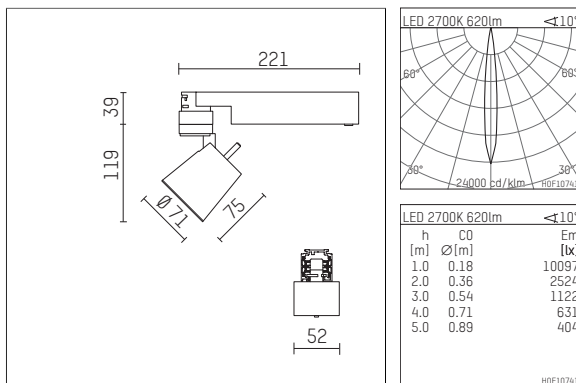

## 112 127 12 910 | white

gin.o 1  
spotlight  
LED | 10 W 2700 K

- spotlight gin.o 1
- with 3 circuit universal adapter
- for Hoffmeister control.x tracks
- circuit selection is possible while adapter is inserted into the track
- passive thermo management
- with LED 700 lm
- colour temperature: 2700 K
- colour rendering index: CRI >90
- L90 / B10 (50.000h)
- SDCM < 2
- net luminous flux: 620 lm
- total load: 10 W
- luminous efficacy: 62,0 lm/W
- rotationsymmetrical light distribution, spot
- beam angle: 10 °
- LED power unit integrated in adapter, electronic (POTI), 220-240 V, 0/50/60 Hz
- amplitude dimming
- adapter with integrated potentiometer
- dimming range: 100-0,1 %
- housing of die cast aluminium
- adapter of fibreglass reinforced thermoplastic
- safety glass, clear
- length: 221 mm, width: 52 mm, height: 158 mm
- rotatable 360°, 90° tiltable
- weight: 0,98 kg
- protection rating: IP20
- protection class I
- 5 years Hoffmeister warranty
- Made in Germany
- maximum ambient temperature: 35 ° C
- certificates: manufactured according to DIN VDE 0711 / EN 60598, CE
- colour: white (RAL9016)
- 112 127 12 910

### Additional optional accessory components

description accessory general	dimensions in mm	item number	pic.-No.
soft.shape lens for spotlights gin.a and gin.o size 1	∅: 54	104227	01
sculpture lens for spotlights gin.a and gin.o size 1	∅: 54	103428	02
prismatic glass for spotlights gin.a and gin.o size 1	∅: 54	104914	03
honeycomb louver for spotlights gin.a and gin.o size 1		103416	04
soft.spot lens for spotlights gin.a and gin.o size 1	∅: 54	103429	01