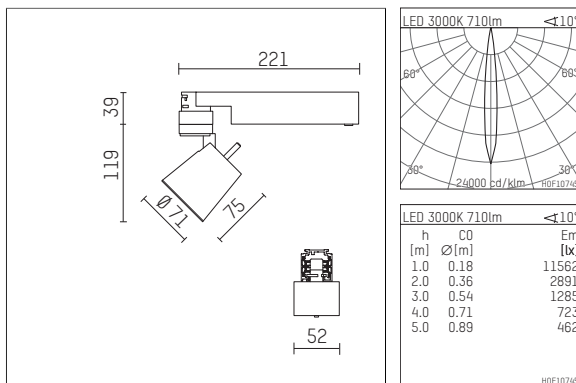

## 112 127 13 721 | black

gin.o 1  
spotlight  
LED | 10 W 3000 K

- spotlight gin.o 1
- with 3 circuit universal adapter
- for Hoffmeister control.x tracks
- circuit selection is possible while adapter is inserted into the track
- passive thermo management
- with LED 800 lm
- colour temperature: 3000 K
- colour rendering index: CRI >90
- L90 / B10 (50.000h)
- SDCM < 2
- net luminous flux: 710 lm
- total load: 10 W
- luminous efficacy: 71,0 lm/W
- rotationsymmetrical light distribution, spot
- beam angle: 10 °
- LED power unit integrated in adapter, electronic (POTI), 220-240 V, 0/50/60 Hz
- amplitude dimming
- adapter with integrated potentiometer
- dimming range: 100-0,1 %
- housing of die cast aluminium
- adapter of fibreglass reinforced thermoplastic
- safety glass, clear
- length: 221 mm, width: 52 mm, height: 158 mm
- rotatable 360°, 90° tiltable
- weight: 0,98 kg
- protection rating: IP20
- protection class I
- 5 years Hoffmeister warranty
- Made in Germany
- maximum ambient temperature: 35 ° C
- certificates: manufactured according to DIN VDE 0711 / EN 60598, CE
- colour: black
- 112 127 13 721

### Additional optional accessory components

description accessory general	dimensions in mm	item number	pic.-No.
soft.shape lens for spotlights gin.a and gin.o size 1	∅: 54	104227	01
sculpture lens for spotlights gin.a and gin.o size 1	∅: 54	103428	02
prismatic glass for spotlights gin.a and gin.o size 1	∅: 54	104914	03
honeycomb louver for spotlights gin.a and gin.o size 1		103416	04
soft.spot lens for spotlights gin.a and gin.o size 1	∅: 54	103429	01