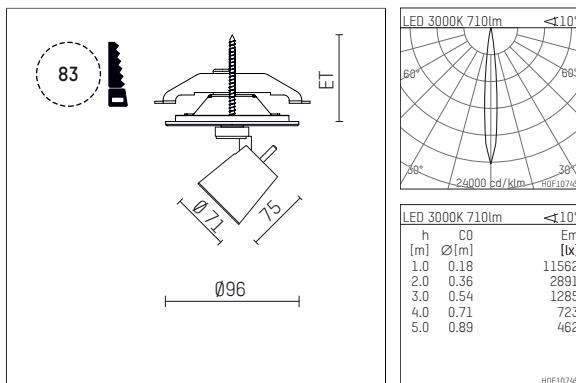

11212713 906-PA | silver

gin.o 1
spotlight
LED | 10 W 3000 K

- spotlight gin.o 1
- with recessed mounting plate
- for recessed installation into wall or ceiling
- passive thermo management
- with LED 800 lm
- colour temperature: 3000 K
- colour rendering index: CRI >90
- L90 / B10 (50.000h)
- SDCM < 2
- net luminous flux: 710 lm
- total load: 10 W
- luminous efficacy: 71,0 lm/W
- rotationsymmetrical light distribution, spot
- beam angle: 10 °
- with external LED power unit, electronic, 220-240 V, 50/60 Hz
- Dimming with external dimmers possible (trailing-edge and leading-edge)
- power supply: supply cord with plug connection 2x5x2,5 mm², length: 360 mm
- suitable for through wiring
- housing of die cast aluminium
- safety glass, clear
- ceiling plate of die cast aluminium
- diameter: 96 mm, recessing diameter: 83 mm
- recessing depth: 63 mm, ceiling thickness: 1-45 mm
- rotatable 360°, 90° tiltable
- weight: 1,1 kg
- protection rating: IP20
- protection class I
- 5 years Hoffmeister warranty
- Made in Germany
- maximum ambient temperature: 35 ° C
- certificates: manufactured according to DIN VDE 0711 / EN 60598, CE
- colour: silver
- 11212713 906-PA

Additional optional accessory components

description accessory general	dimensions in mm	item number	pic.-No.
soft.shape lens for spotlights gin.a and gin.o size 1	∅: 54	104227	01
sculpture lens for spotlights gin.a and gin.o size 1	∅: 54	103428	02
prismatic glass for spotlights gin.a and gin.o size 1	∅: 54	104914	03
honeycomb louver for spotlights gin.a and gin.o size 1		103416	04
soft.spot lens for spotlights gin.a and gin.o size 1	∅: 54	103429	01