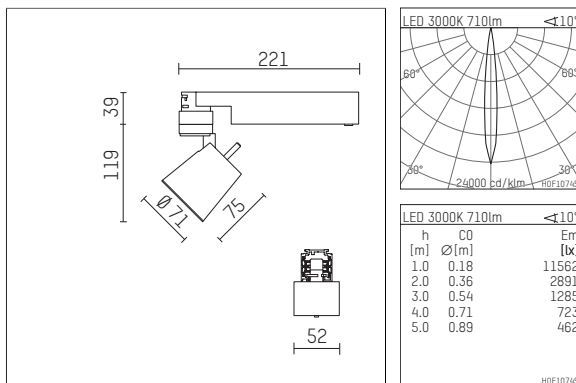

112 127 13 906 | silver

gin.o 1
spotlight
LED | 10 W 3000 K

- spotlight gin.o 1
- with 3 circuit universal adapter
- for Hoffmeister control.x tracks
- circuit selection is possible while adapter is inserted into the track
- passive thermo management
- with LED 800 lm
- colour temperature: 3000 K
- colour rendering index: CRI >90
- L90 / B10 (50.000h)
- SDCM < 2
- net luminous flux: 710 lm
- total load: 10 W
- luminous efficacy: 71,0 lm/W
- rotationsymmetrical light distribution, spot
- beam angle: 10 °
- LED power unit integrated in adapter, electronic (POTI), 220-240 V, 0/50/60 Hz
- amplitude dimming
- adapter with integrated potentiometer
- dimming range: 100-0,1 %
- housing of die cast aluminium
- adapter of fibreglass reinforced thermoplastic
- safety glass, clear
- length: 221 mm, width: 52 mm, height: 158 mm
- rotatable 360°, 90° tiltable
- weight: 0,98 kg
- protection rating: IP20
- protection class I
- 5 years Hoffmeister warranty
- Made in Germany
- maximum ambient temperature: 35 ° C
- certificates: manufactured according to DIN VDE 0711 / EN 60598, CE
- colour: silver
- 112 127 13 906

Additional optional accessory components

description accessory general	dimensions in mm	item number	pic.-No.
soft.shape lens for spotlights gin.a and gin.o size 1	∅: 54	104227	01
sculpture lens for spotlights gin.a and gin.o size 1	∅: 54	103428	02
prismatic glass for spotlights gin.a and gin.o size 1	∅: 54	104914	03
honeycomb louver for spotlights gin.a and gin.o size 1		103416	04
soft.spot lens for spotlights gin.a and gin.o size 1	∅: 54	103429	01