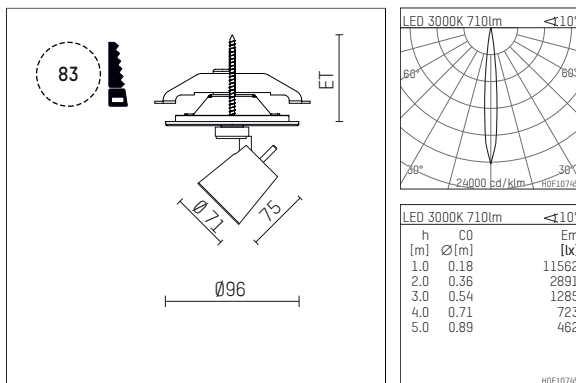

11212713 910-PA | white

gin.o 1
spotlight
LED | 10 W 3000 K

- spotlight gin.o 1
- with recessed mounting plate
- for recessed installation into wall or ceiling
- passive thermo management
- with LED 800 lm
- colour temperature: 3000 K
- colour rendering index: CRI >90
- L90 / B10 (50.000h)
- SDCM < 2
- net luminous flux: 710 lm
- total load: 10 W
- luminous efficacy: 71,0 lm/W
- rotationsymmetrical light distribution, spot
- beam angle: 10 °
- with external LED power unit, electronic, 220-240 V, 50/60 Hz
- Dimming with external dimmers possible (trailing-edge and leading-edge)
- power supply: supply cord with plug connection 2x5x2,5 mm², length: 360 mm
- suitable for through wiring
- housing of die cast aluminium
- safety glass, clear
- ceiling plate of die cast aluminium
- diameter: 96 mm, recessing diameter: 83 mm
- recessing depth: 63 mm, ceiling thickness: 1-45 mm
- rotatable 360°, 90° tiltable
- weight: 1,1 kg
- protection rating: IP20
- protection class I
- 5 years Hoffmeister warranty
- Made in Germany
- maximum ambient temperature: 35 ° C
- certificates: manufactured according to DIN VDE 0711 / EN 60598, CE
- colour: white (RAL9016)
- 11212713 910-PA

Additional optional accessory components

description accessory general	dimensions in mm	item number	pic.-No.
soft.shape lens for spotlights gin.a and gin.o size 1	∅: 54	104227	01
sculpture lens for spotlights gin.a and gin.o size 1	∅: 54	103428	02
prismatic glass for spotlights gin.a and gin.o size 1	∅: 54	104914	03
honeycomb louver for spotlights gin.a and gin.o size 1		103416	04
soft.spot lens for spotlights gin.a and gin.o size 1	∅: 54	103429	01