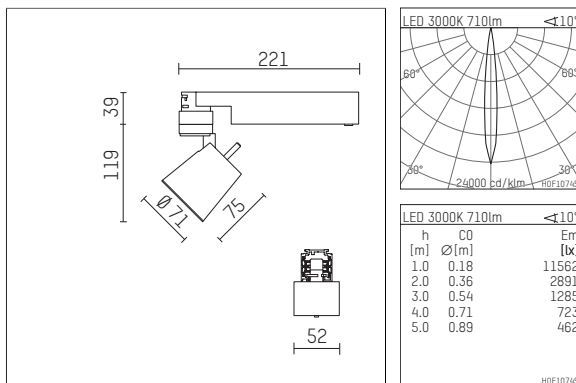

112 127 13 910 | white

gin.o 1
spotlight
LED | 10 W 3000 K

- spotlight gin.o 1
- with 3 circuit universal adapter
- for Hoffmeister control.x tracks
- circuit selection is possible while adapter is inserted into the track
- passive thermo management
- with LED 800 lm
- colour temperature: 3000 K
- colour rendering index: CRI >90
- L90 / B10 (50.000h)
- SDCM < 2
- net luminous flux: 710 lm
- total load: 10 W
- luminous efficacy: 71,0 lm/W
- rotationsymmetrical light distribution, spot
- beam angle: 10 °
- LED power unit integrated in adapter, electronic (POTI), 220-240 V, 0/50/60 Hz
- amplitude dimming
- adapter with integrated potentiometer
- dimming range: 100-0,1 %
- housing of die cast aluminium
- adapter of fibreglass reinforced thermoplastic
- safety glass, clear
- length: 221 mm, width: 52 mm, height: 158 mm
- rotatable 360°, 90° tiltable
- weight: 0,98 kg
- protection rating: IP20
- protection class I
- 5 years Hoffmeister warranty
- Made in Germany
- maximum ambient temperature: 35 ° C
- certificates: manufactured according to DIN VDE 0711 / EN 60598, CE
- colour: white (RAL9016)
- 112 127 13 910

Additional optional accessory components

description accessory general	dimensions in mm	item number	pic.-No.
soft.shape lens for spotlights gin.a and gin.o size 1	∅: 54	104227	01
sculpture lens for spotlights gin.a and gin.o size 1	∅: 54	103428	02
prismatic glass for spotlights gin.a and gin.o size 1	∅: 54	104914	03
honeycomb louver for spotlights gin.a and gin.o size 1		103416	04
soft.spot lens for spotlights gin.a and gin.o size 1	∅: 54	103429	01